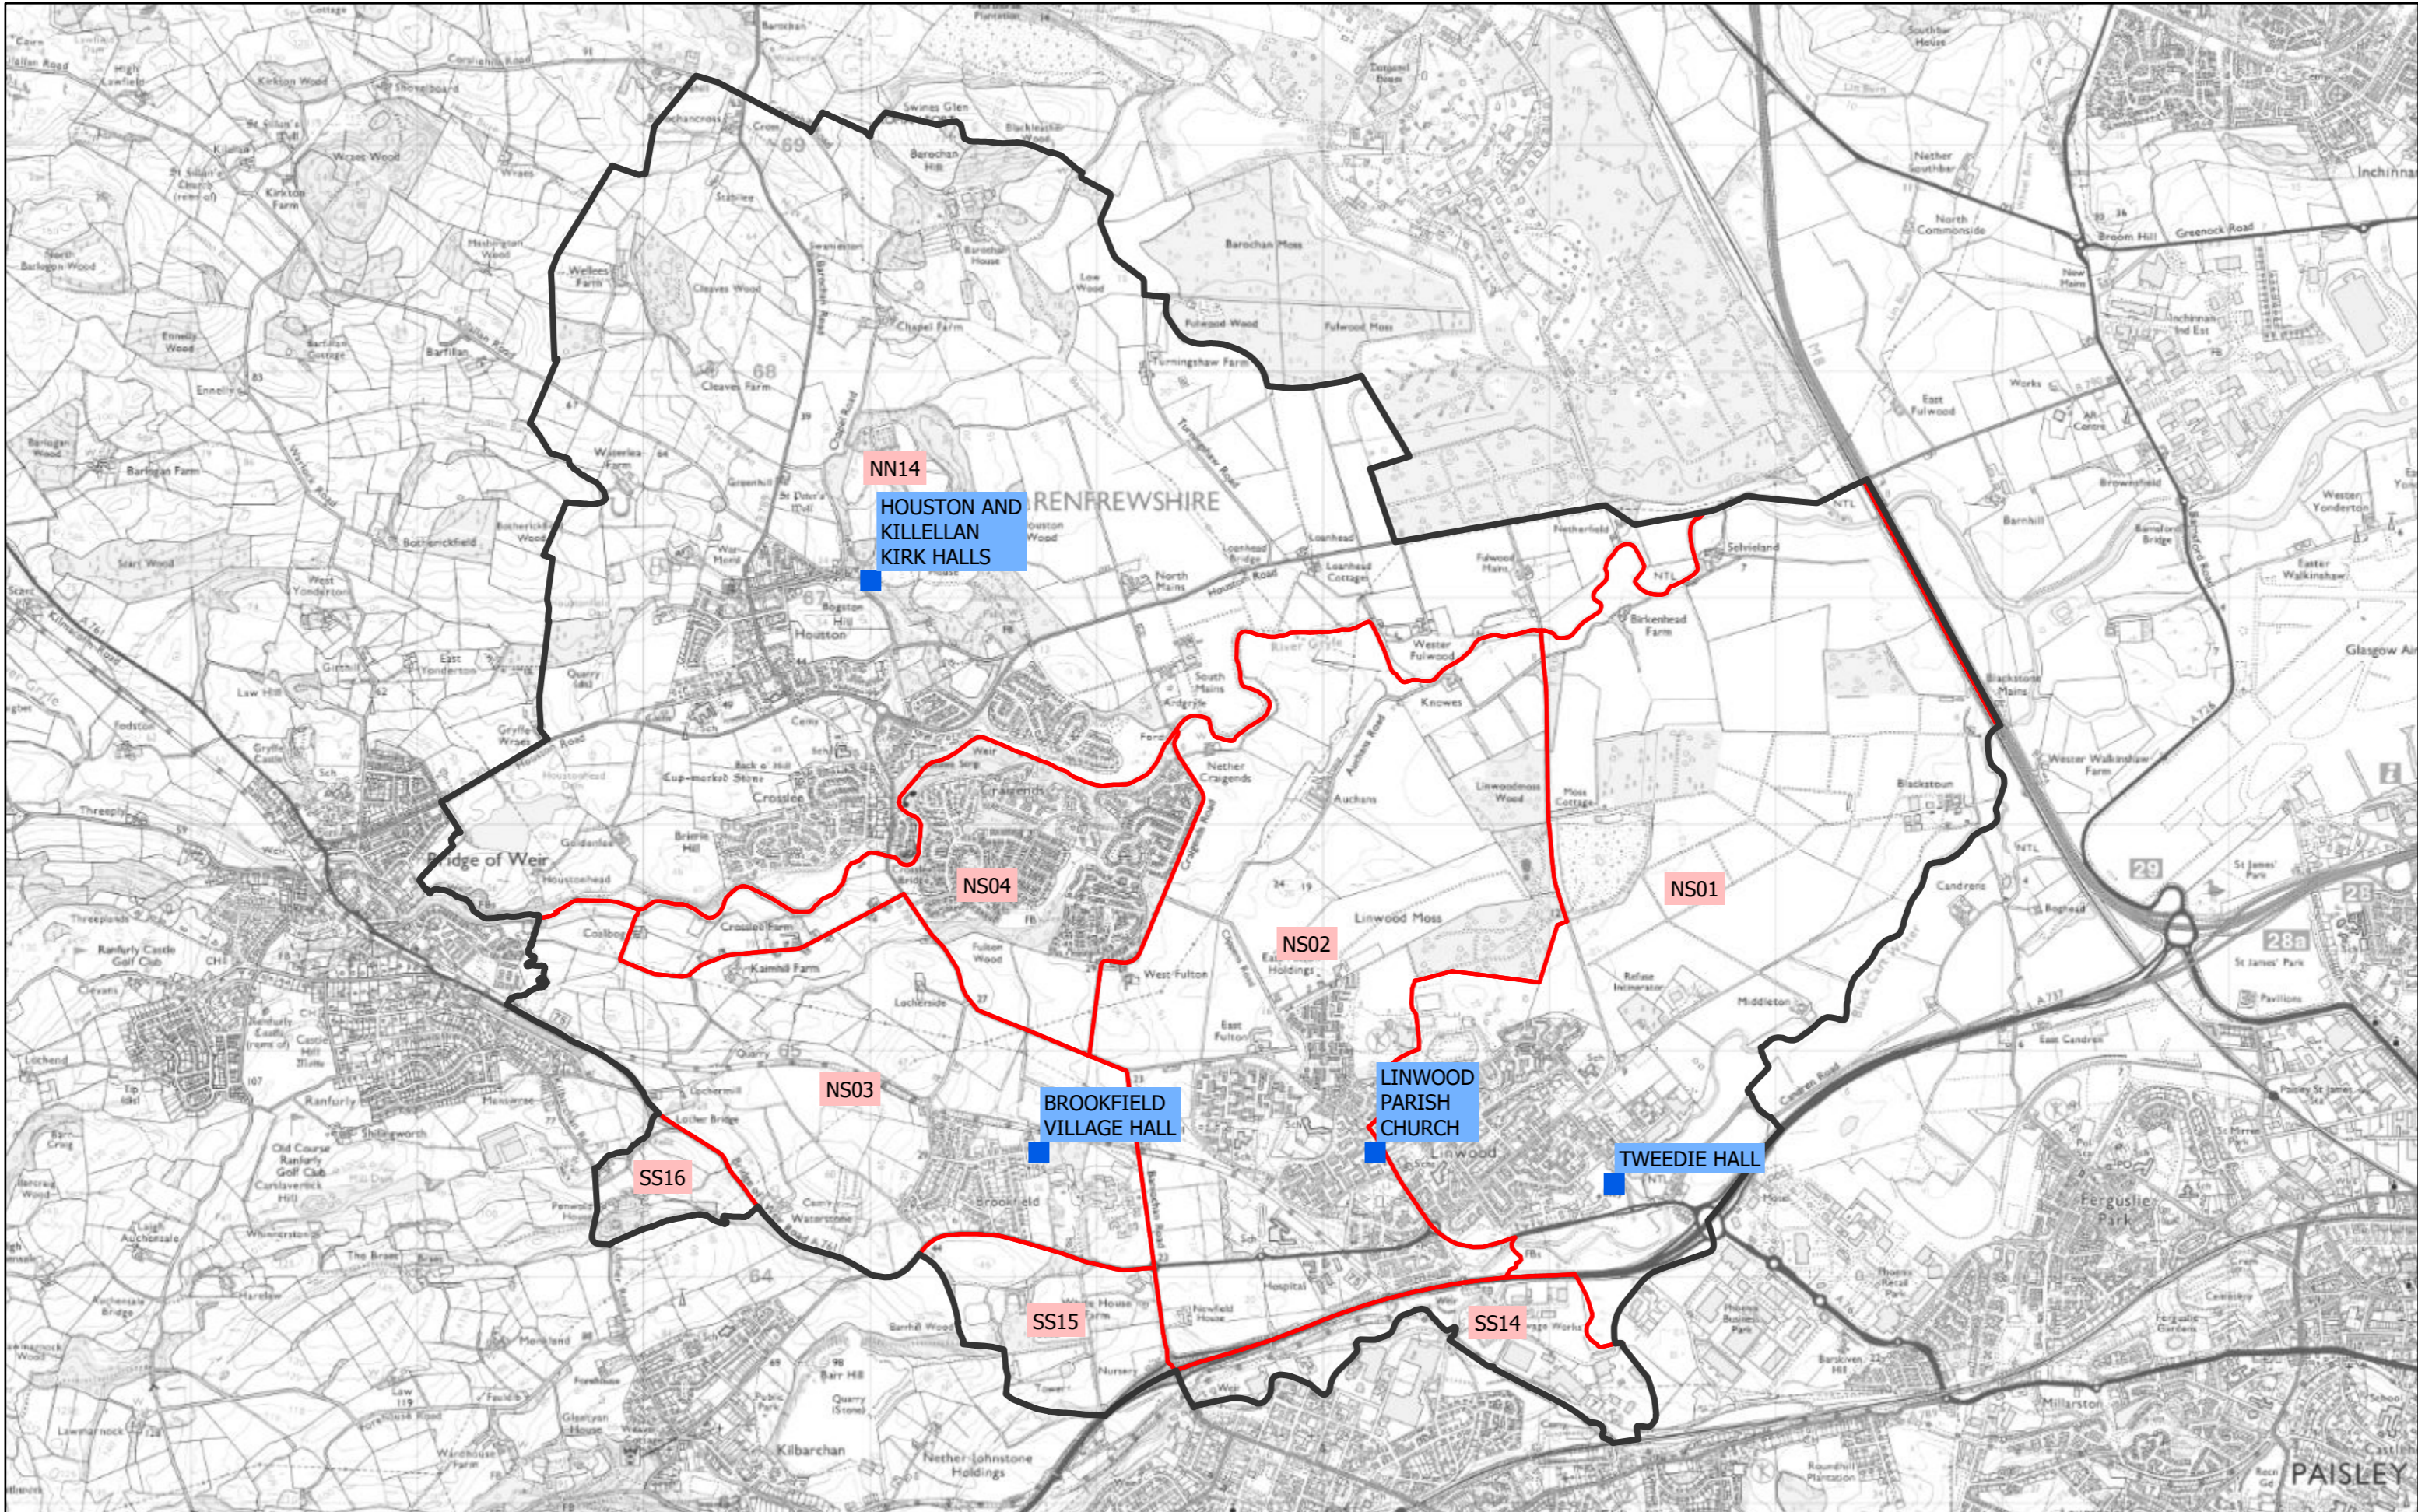

1 - Renfrew North and Braehead Ward

User: itculpans1

© Crown Copyright and database right 2017. OS Licence No. 100023417.

Scale: 1:14,000

Date:17/09/2019

2 - Renfrew South and Gallowhill Ward

3 - Paisley Northeast and Ralston Ward

4 - Paisley Northwest Ward

5 - Paisley East and Central Ward

6 - Paisley Southeast Ward

7 - Paisley Southwest Ward

8 - Johnstone South and Elderslie Ward

© Crown Copyright and database right 2017. OS Licence No. 100023417.

9 - Johnstone North, Kilbarchan, Howwood and Lochwinnoch Ward

User: itcupans1

© Crown Copyright and database right 2017. OS Licence No. 100023417.

Scale: 1:50,000

Date: 17/09/2019

10 - Houston, Crosslee and Linwood Ward

11 - Bishopton, Bridge of Weir and Langbank Ward

12 - Erskine and Inchinnan Ward