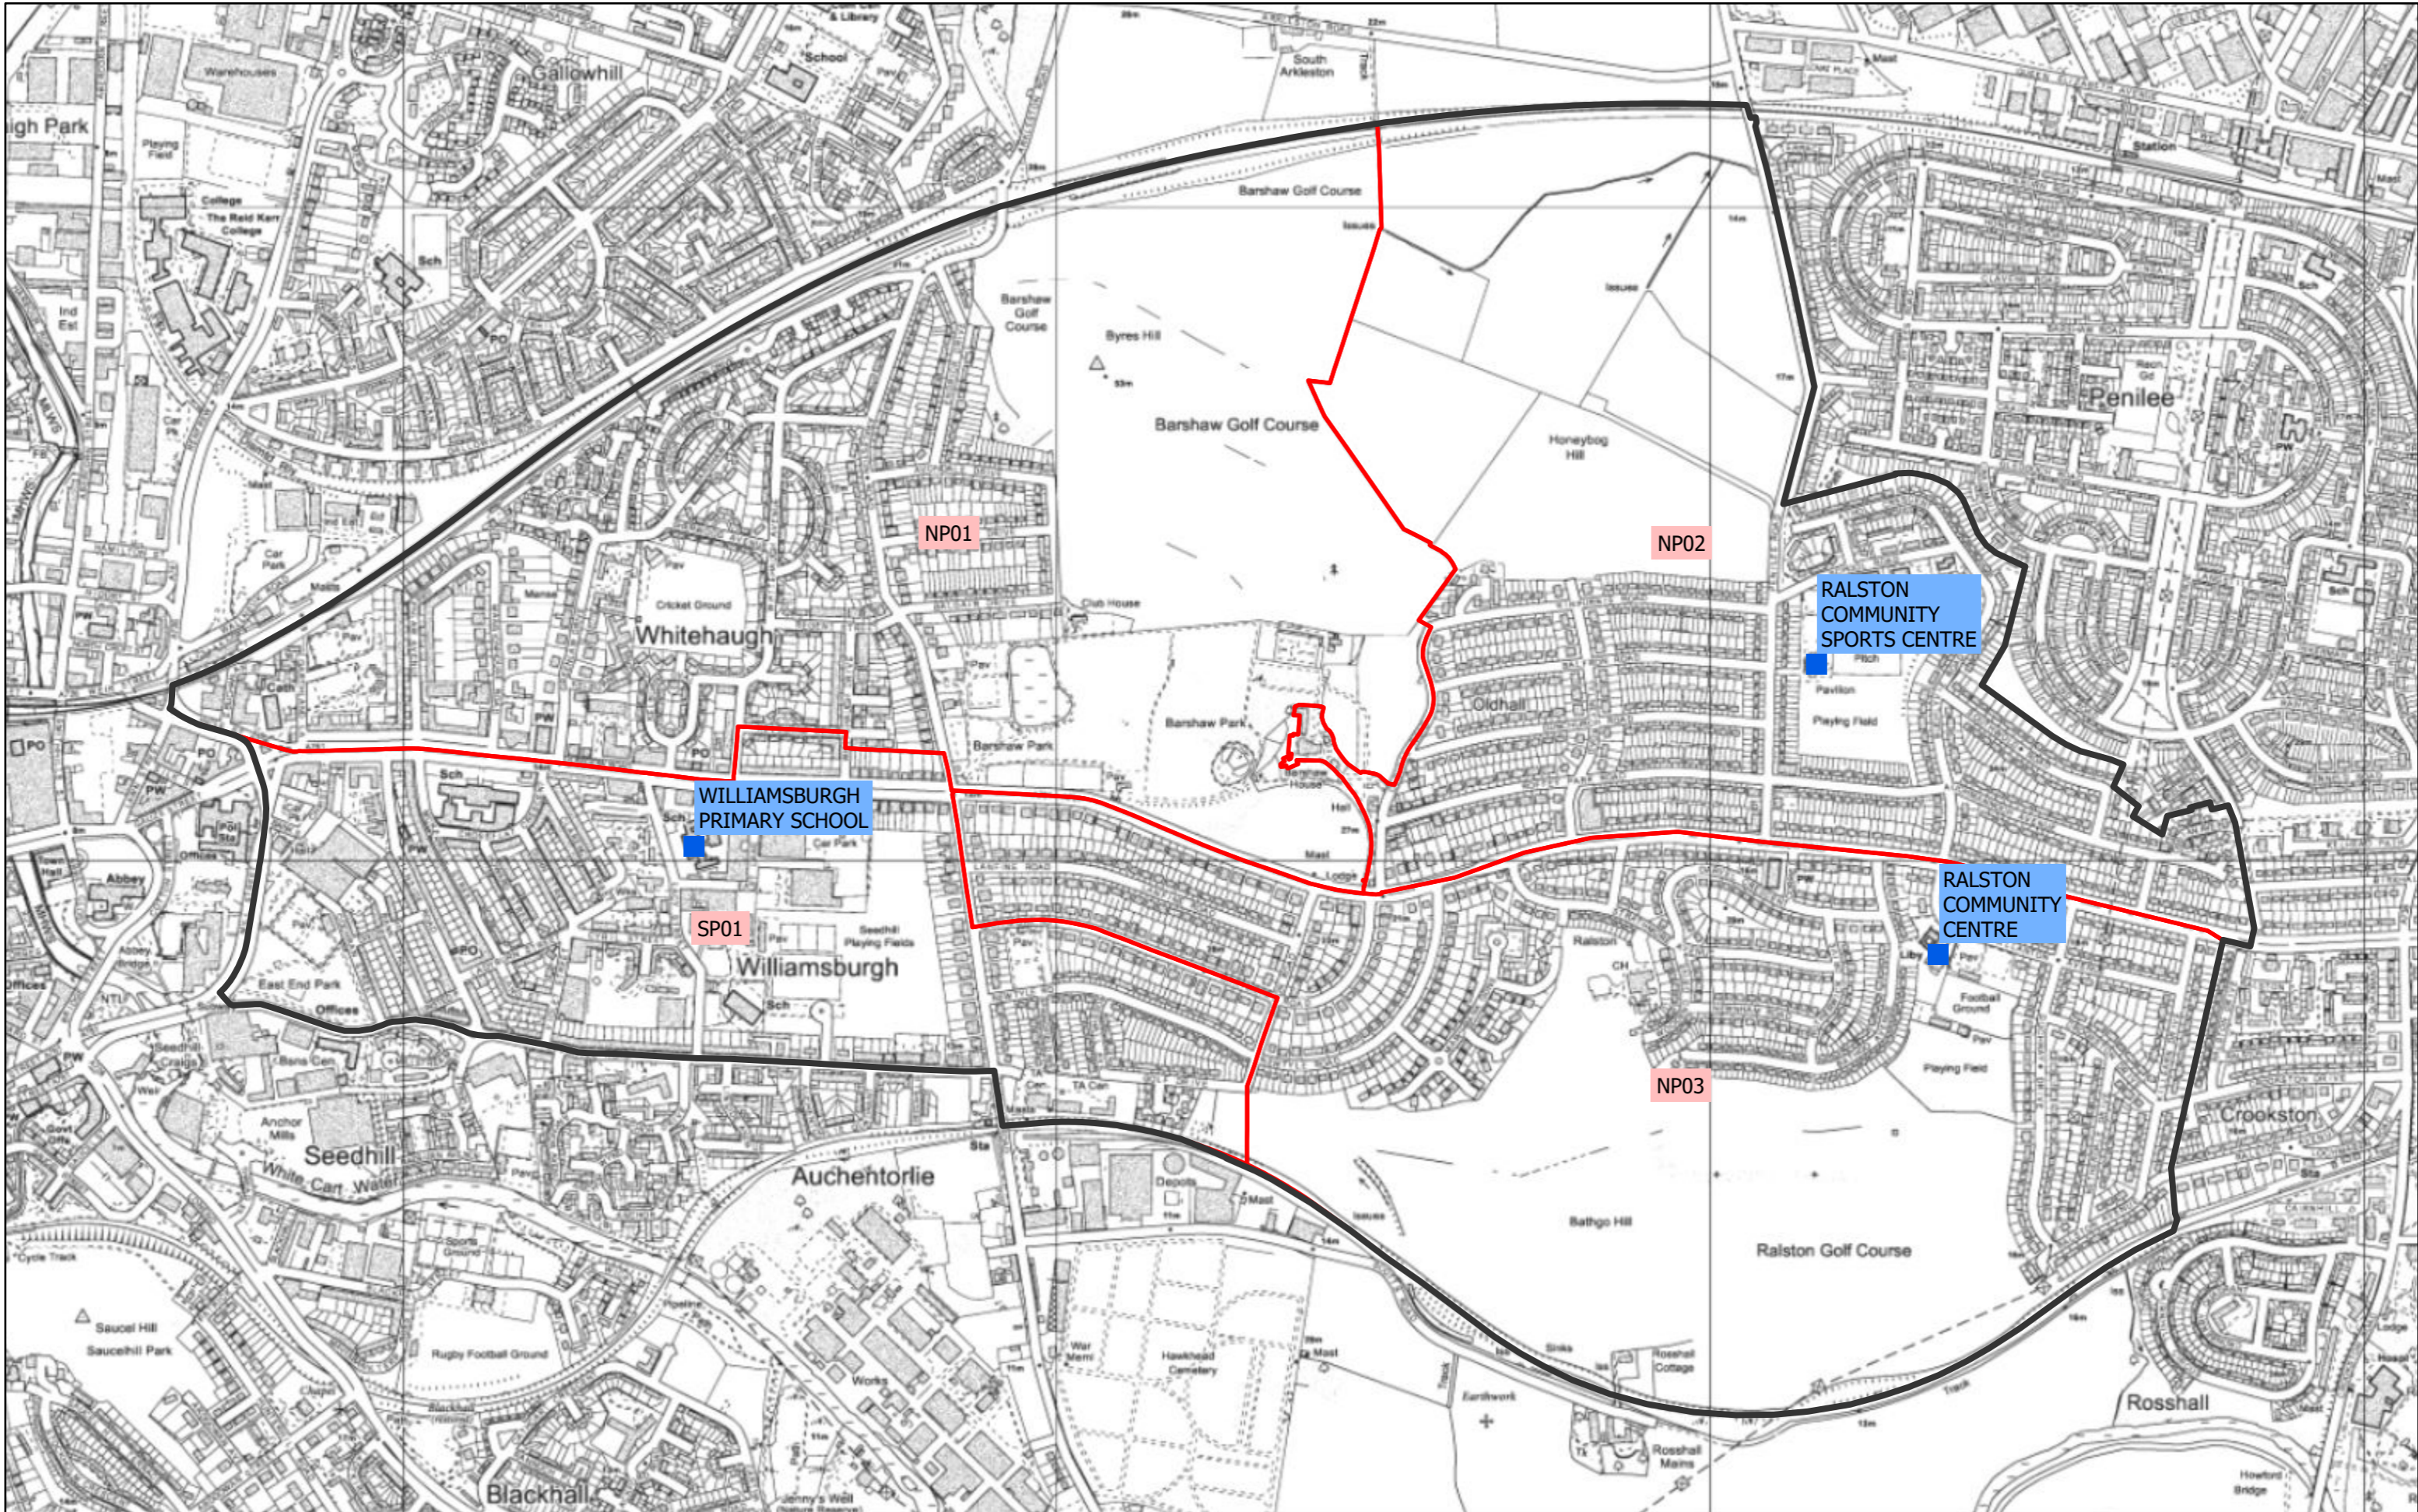

1 - Renfrew North and Braehead Ward

User: itculpans1

© Crown Copyright and database right 2017. OS Licence No. 100023417.

Scale: 1:14,000

Date:17/09/2019

2 - Renfrew South and Gallowhill Ward

3 - Paisley Northeast and Ralston Ward

4 - Paisley Northwest Ward

5 - Paisley East and Central Ward

6 - Paisley Southeast Ward

7 - Paisley Southwest Ward

8 - Johnstone South and Elderslie Ward

© Crown Copyright and database right 2017. OS Licence No. 100023417.

9 - Johnstone North, Kilbarchan, Howwood and Lochwinnoch Ward

User: itcupans1

© Crown Copyright and database right 2017. OS Licence No. 100023417.

Scale: 1:50,000

Date: 17/09/2019

10 - Houston, Crosslee and Linwood Ward