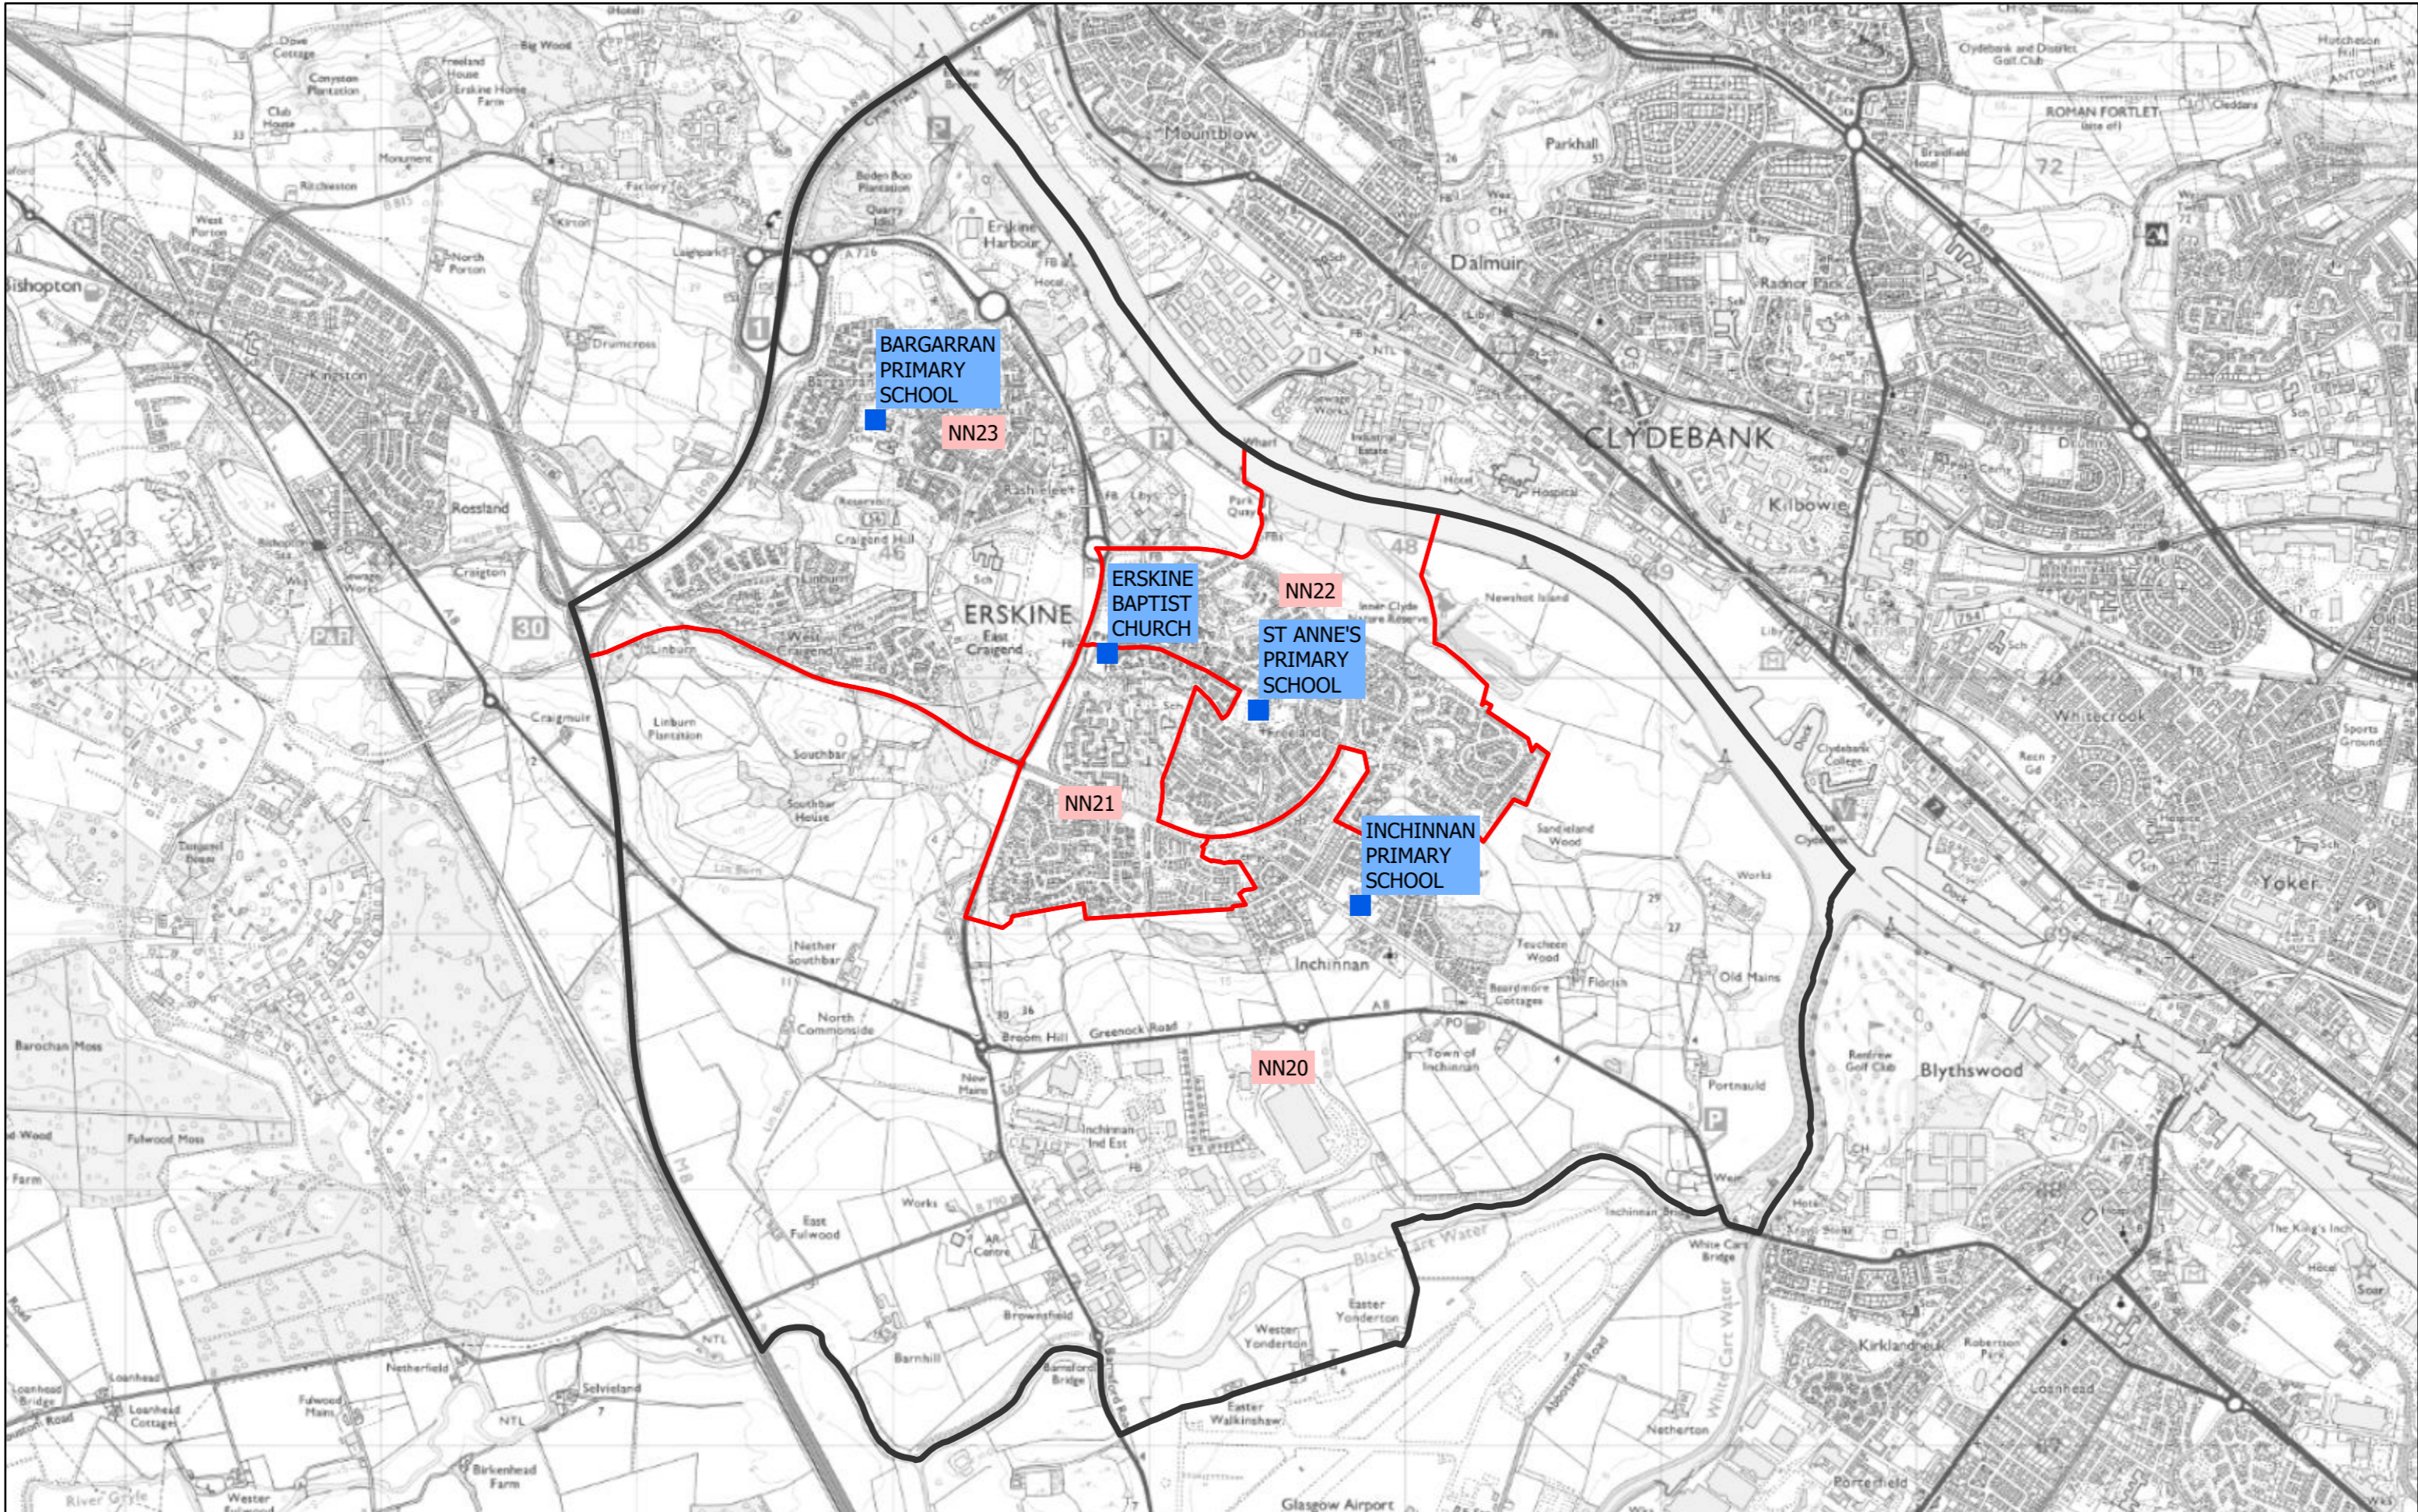

1 - Renfrew North and Braehead Ward

User: itculpans1

© Crown Copyright and database right 2017. OS Licence No. 100023417.

Scale: 1:14,000

Date:17/09/2019

2 - Renfrew South and Gallowhill Ward

3 - Paisley Northeast and Ralston Ward

4 - Paisley Northwest Ward

5 - Paisley East and Central Ward

6 - Paisley Southeast Ward

7 - Paisley Southwest Ward

8 - Johnstone South and Elderslie Ward

© Crown Copyright and database right 2017. OS Licence No. 100023417.

9 - Johnstone North, Kilbarchan, Howwood and Lochwinnoch Ward

User: itcupans1

© Crown Copyright and database right 2017. OS Licence No. 100023417.

Scale: 1:50,000

Date: 17/09/2019

10 - Houston, Crosslee and Linwood Ward

11 - Bishopton, Bridge of Weir and Langbank Ward

12 - Erskine and Inchinnan Ward