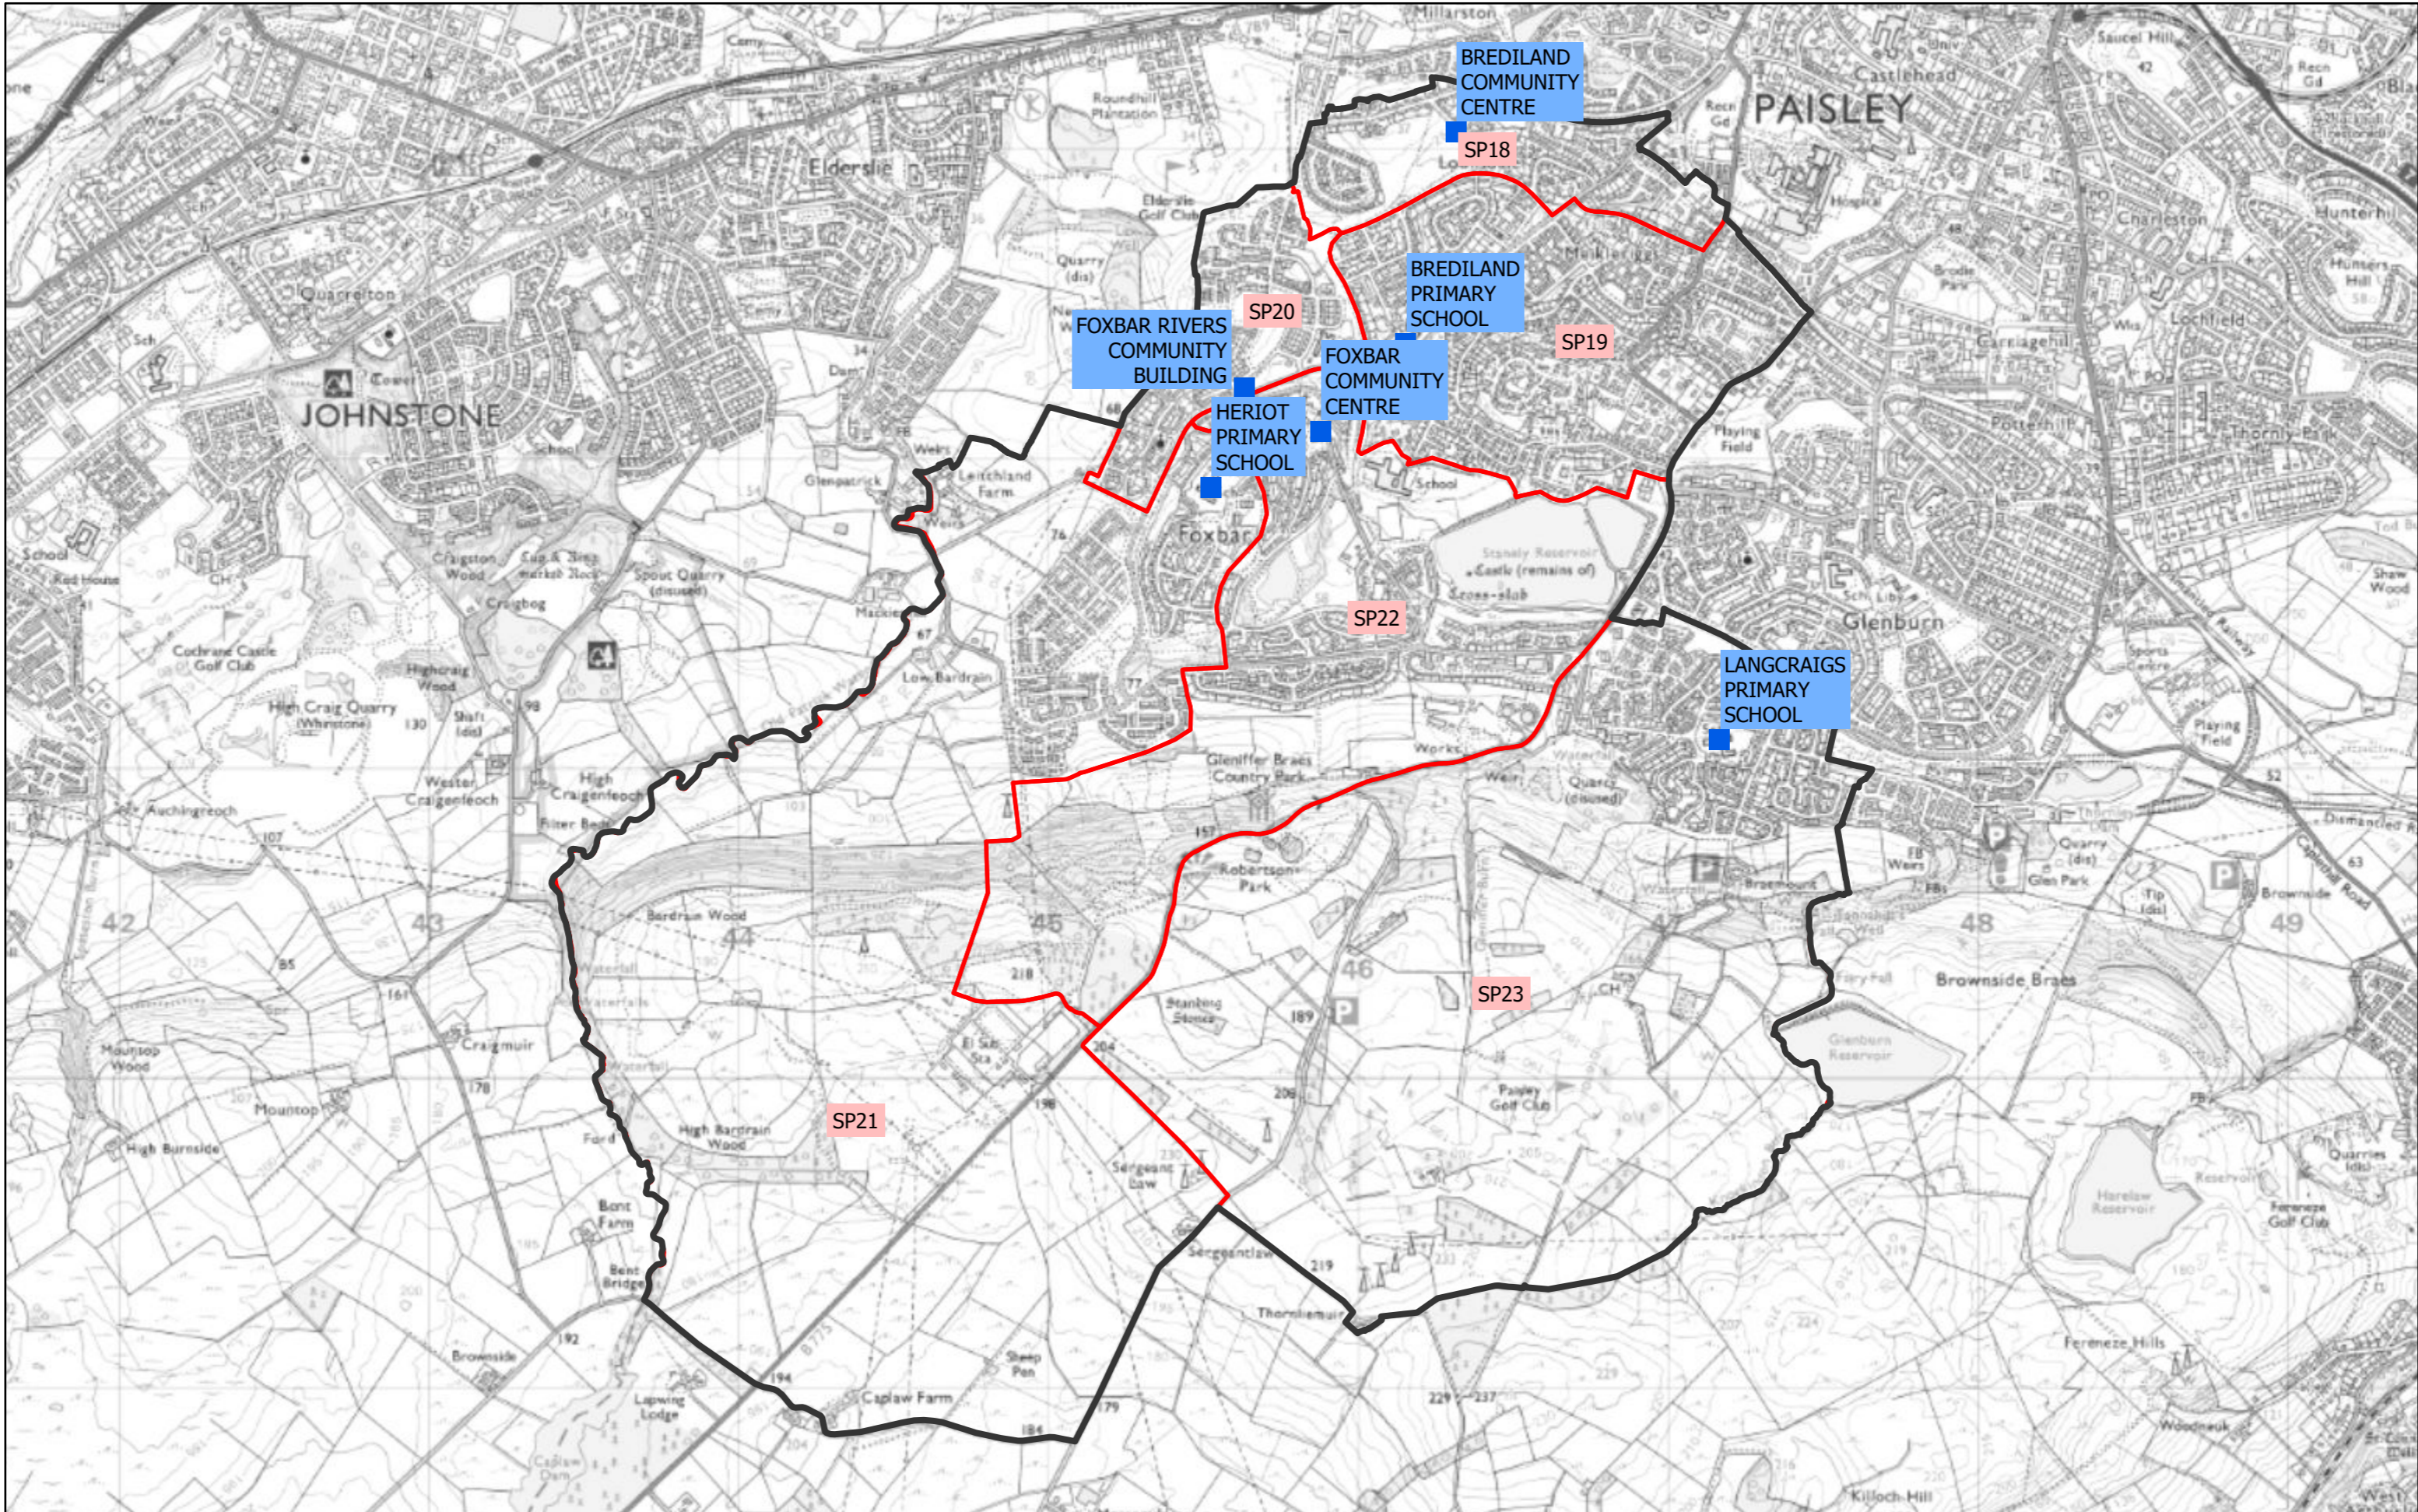

1 - Renfrew North and Braehead Ward

User: itculpans1

© Crown Copyright and database right 2017. OS Licence No. 100023417.

Scale: 1:14,000

Date:17/09/2019

2 - Renfrew South and Gallowhill Ward

3 - Paisley Northeast and Ralston Ward

4 - Paisley Northwest Ward

5 - Paisley East and Central Ward

6 - Paisley Southeast Ward

7 - Paisley Southwest Ward

8 - Johnstone South and Elderslie Ward

© Crown Copyright and database right 2017. OS Licence No. 100023417.

9 - Johnstone North, Kilbarchan, Howwood and Lochwinnoch Ward

User: itcupans1

© Crown Copyright and database right 2017. OS Licence No. 100023417.

Scale: 1:50,000

Date: 17/09/2019

10 - Houston, Crosslee and Linwood Ward

11 - Bishopton, Bridge of Weir and Langbank Ward

12 - Erskine and Inchinnan Ward