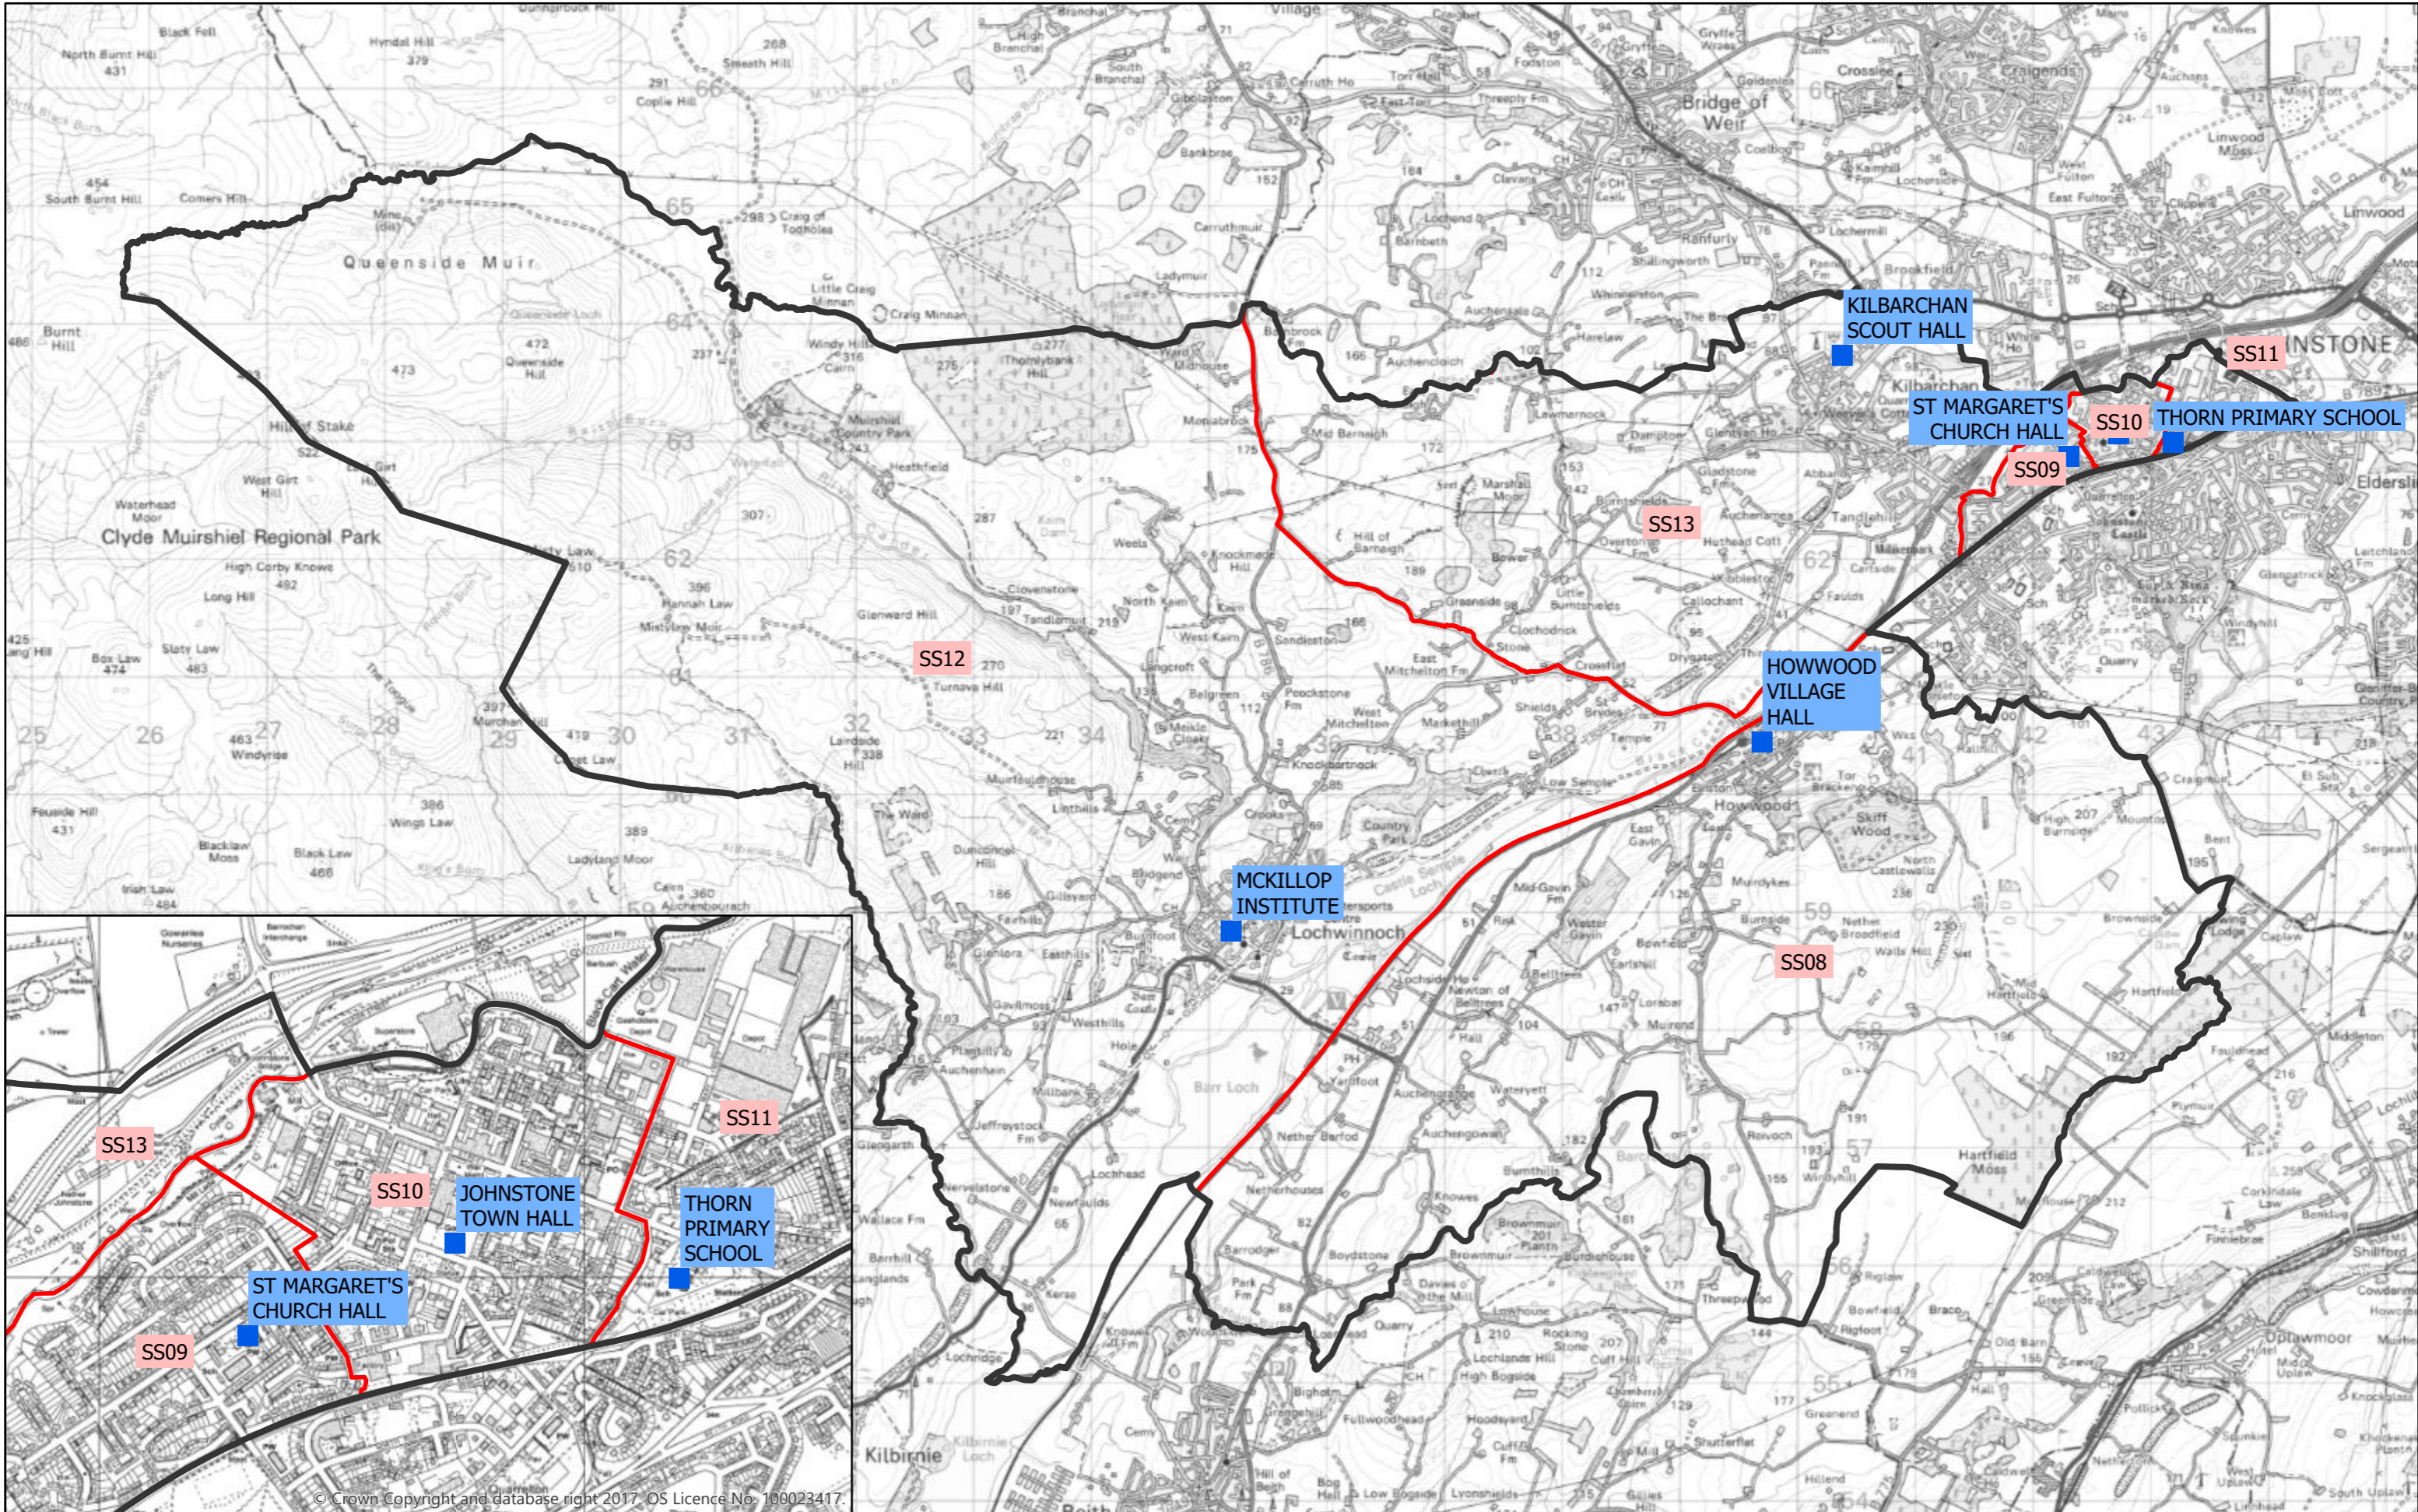

1 - Renfrew North and Braehead Ward

User: itculpans1

© Crown Copyright and database right 2017. OS Licence No. 100023417.

Scale: 1:14,000

Date:17/09/2019

2 - Renfrew South and Gallowhill Ward

3 - Paisley Northeast and Ralston Ward

4 - Paisley Northwest Ward

5 - Paisley East and Central Ward

6 - Paisley Southeast Ward

7 - Paisley Southwest Ward

8 - Johnstone South and Elderslie Ward

© Crown Copyright and database right 2017. OS Licence No. 100023417.

9 - Johnstone North, Kilbarchan, Howwood and Lochwinnoch Ward

User: itcupans1

© Crown Copyright and database right 2017. OS Licence No. 100023417.

Scale: 1:50,000

Date: 17/09/2019

10 - Houston, Crosslee and Linwood Ward

11 - Bishopton, Bridge of Weir and Langbank Ward

12 - Erskine and Inchinnan Ward