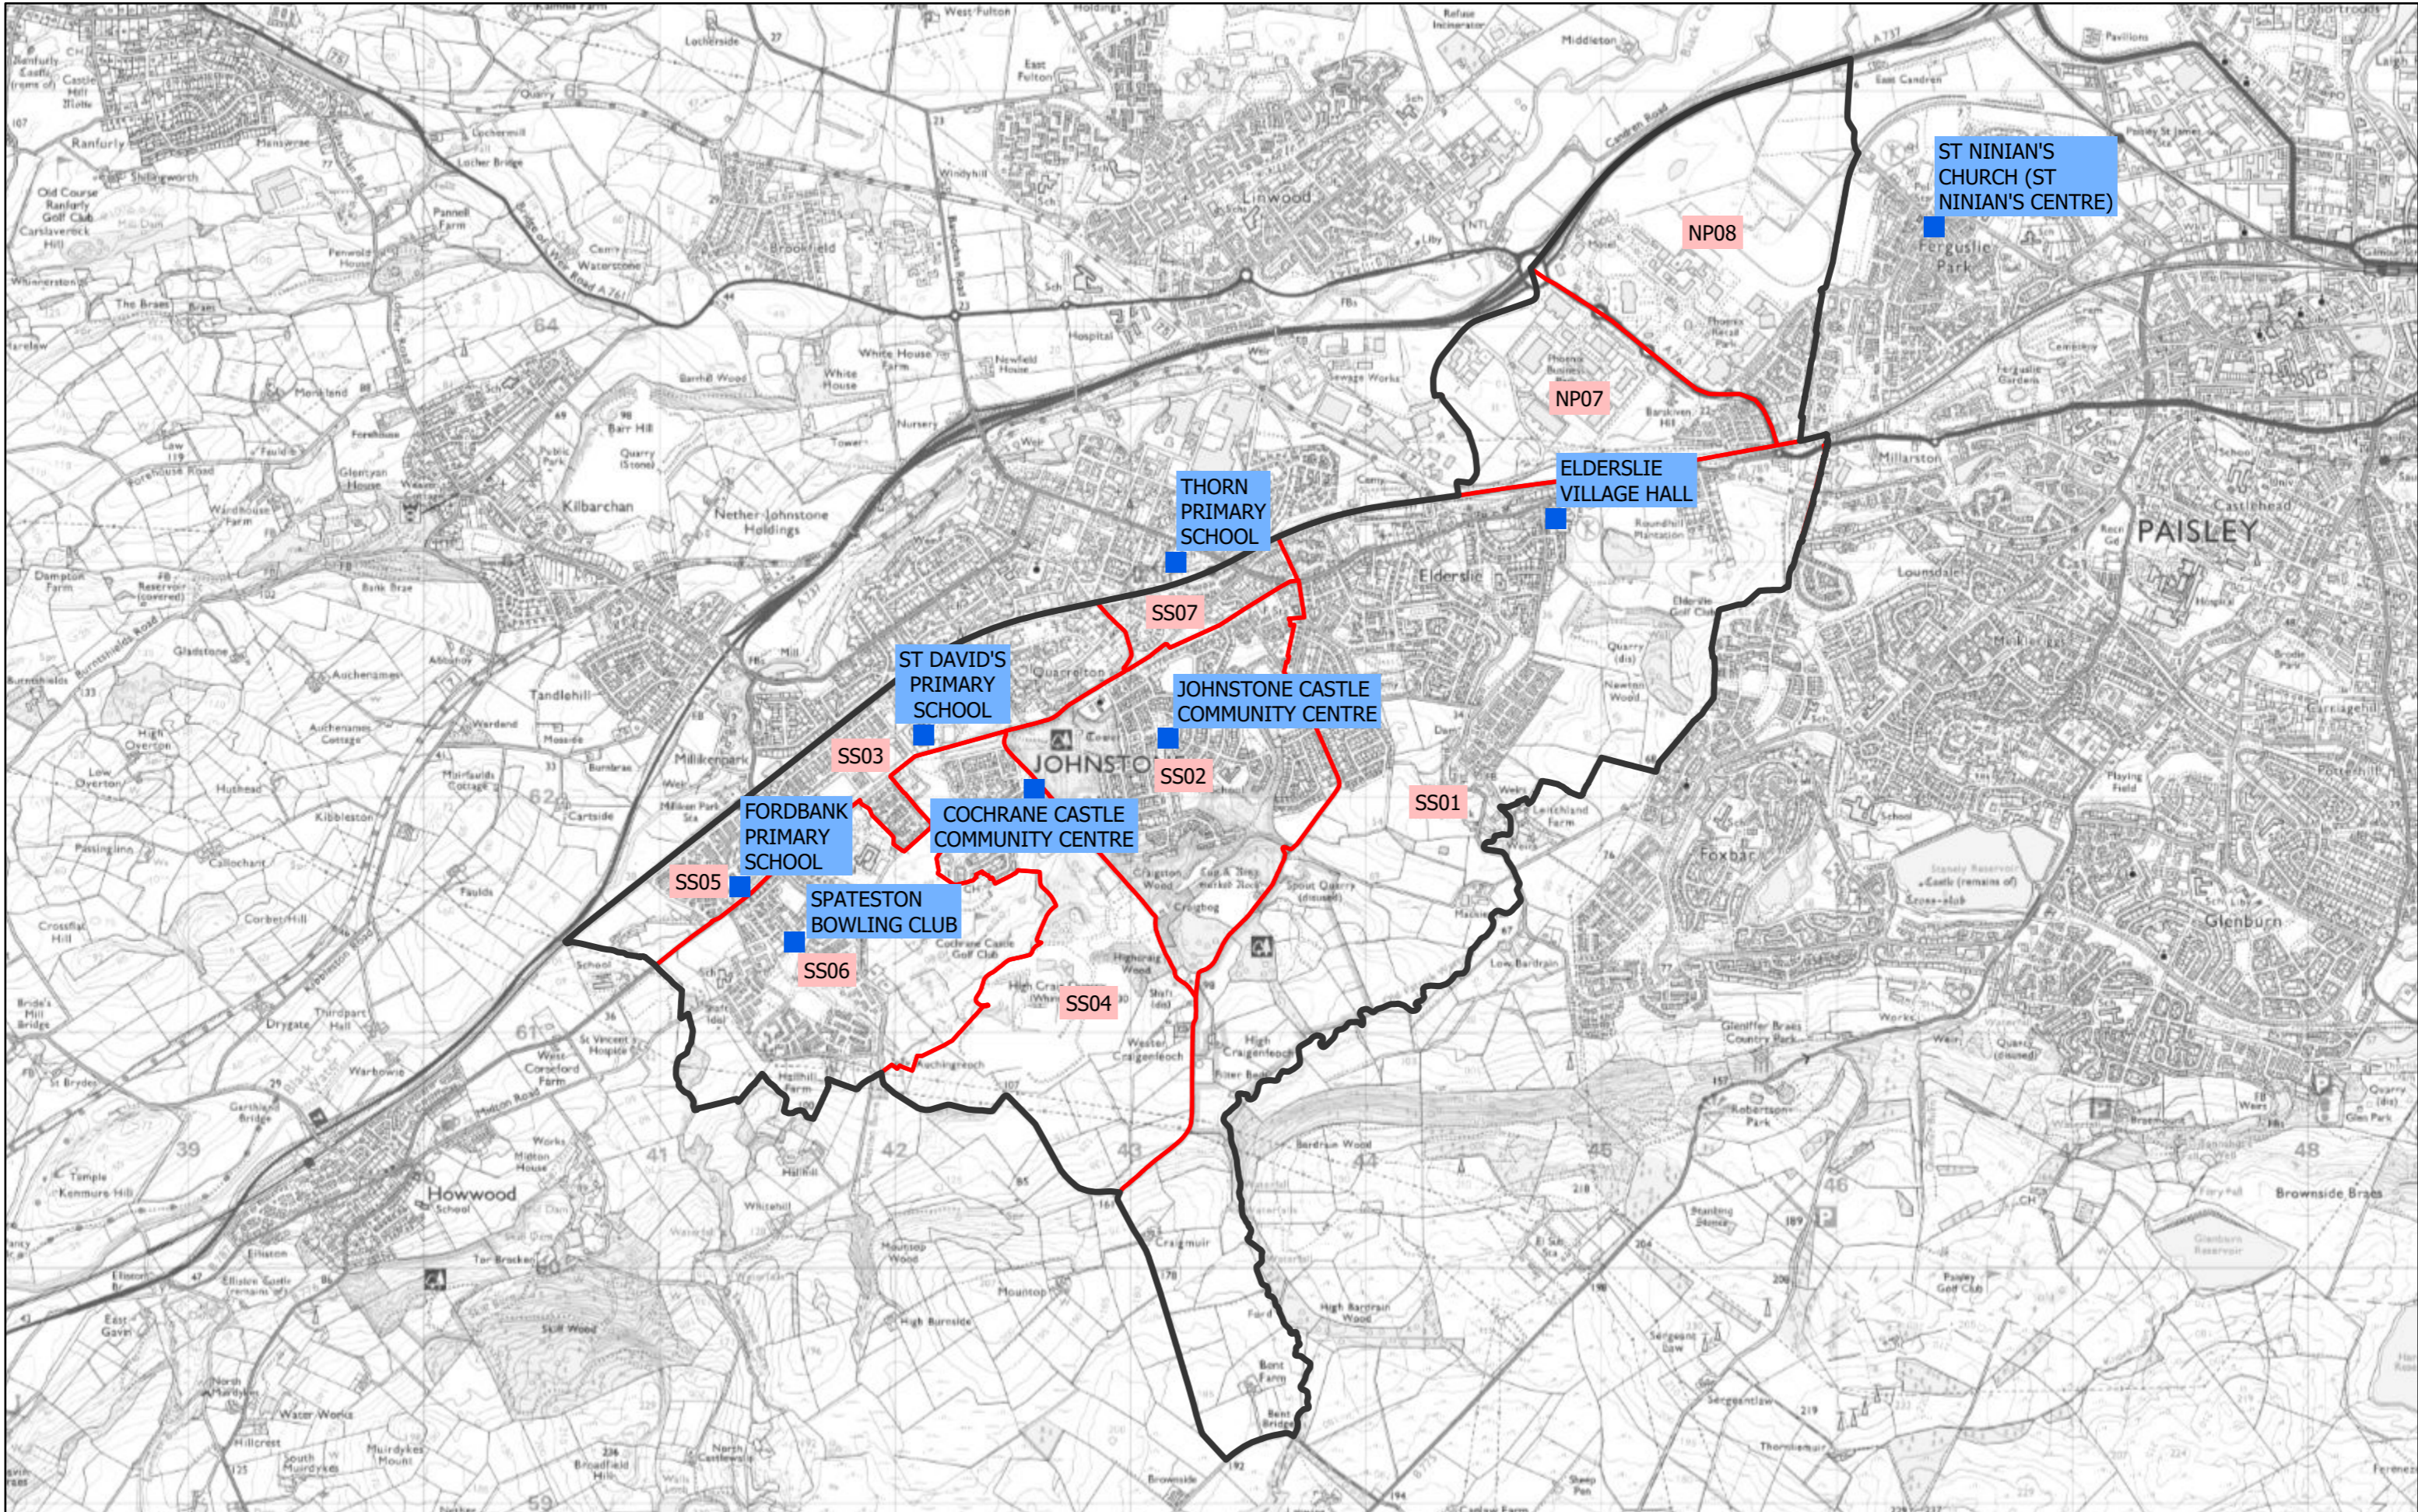

1 - Renfrew North and Braehead Ward

User: itculpans1

© Crown Copyright and database right 2017. OS Licence No. 100023417.

Scale: 1:14,000

Date:17/09/2019

2 - Renfrew South and Gallowhill Ward

3 - Paisley Northeast and Ralston Ward

4 - Paisley Northwest Ward

5 - Paisley East and Central Ward

6 - Paisley Southeast Ward

7 - Paisley Southwest Ward

8 - Johnstone South and Elderslie Ward

© Crown Copyright and database right 2017. OS Licence No. 100023417.

9 - Johnstone North, Kilbarchan, Howwood and Lochwinnoch Ward

User: itcupans1

© Crown Copyright and database right 2017. OS Licence No. 100023417.

Scale: 1:50,000

Date: 17/09/2019

10 - Houston, Crosslee and Linwood Ward

11 - Bishopton, Bridge of Weir and Langbank Ward

12 - Erskine and Inchinnan Ward