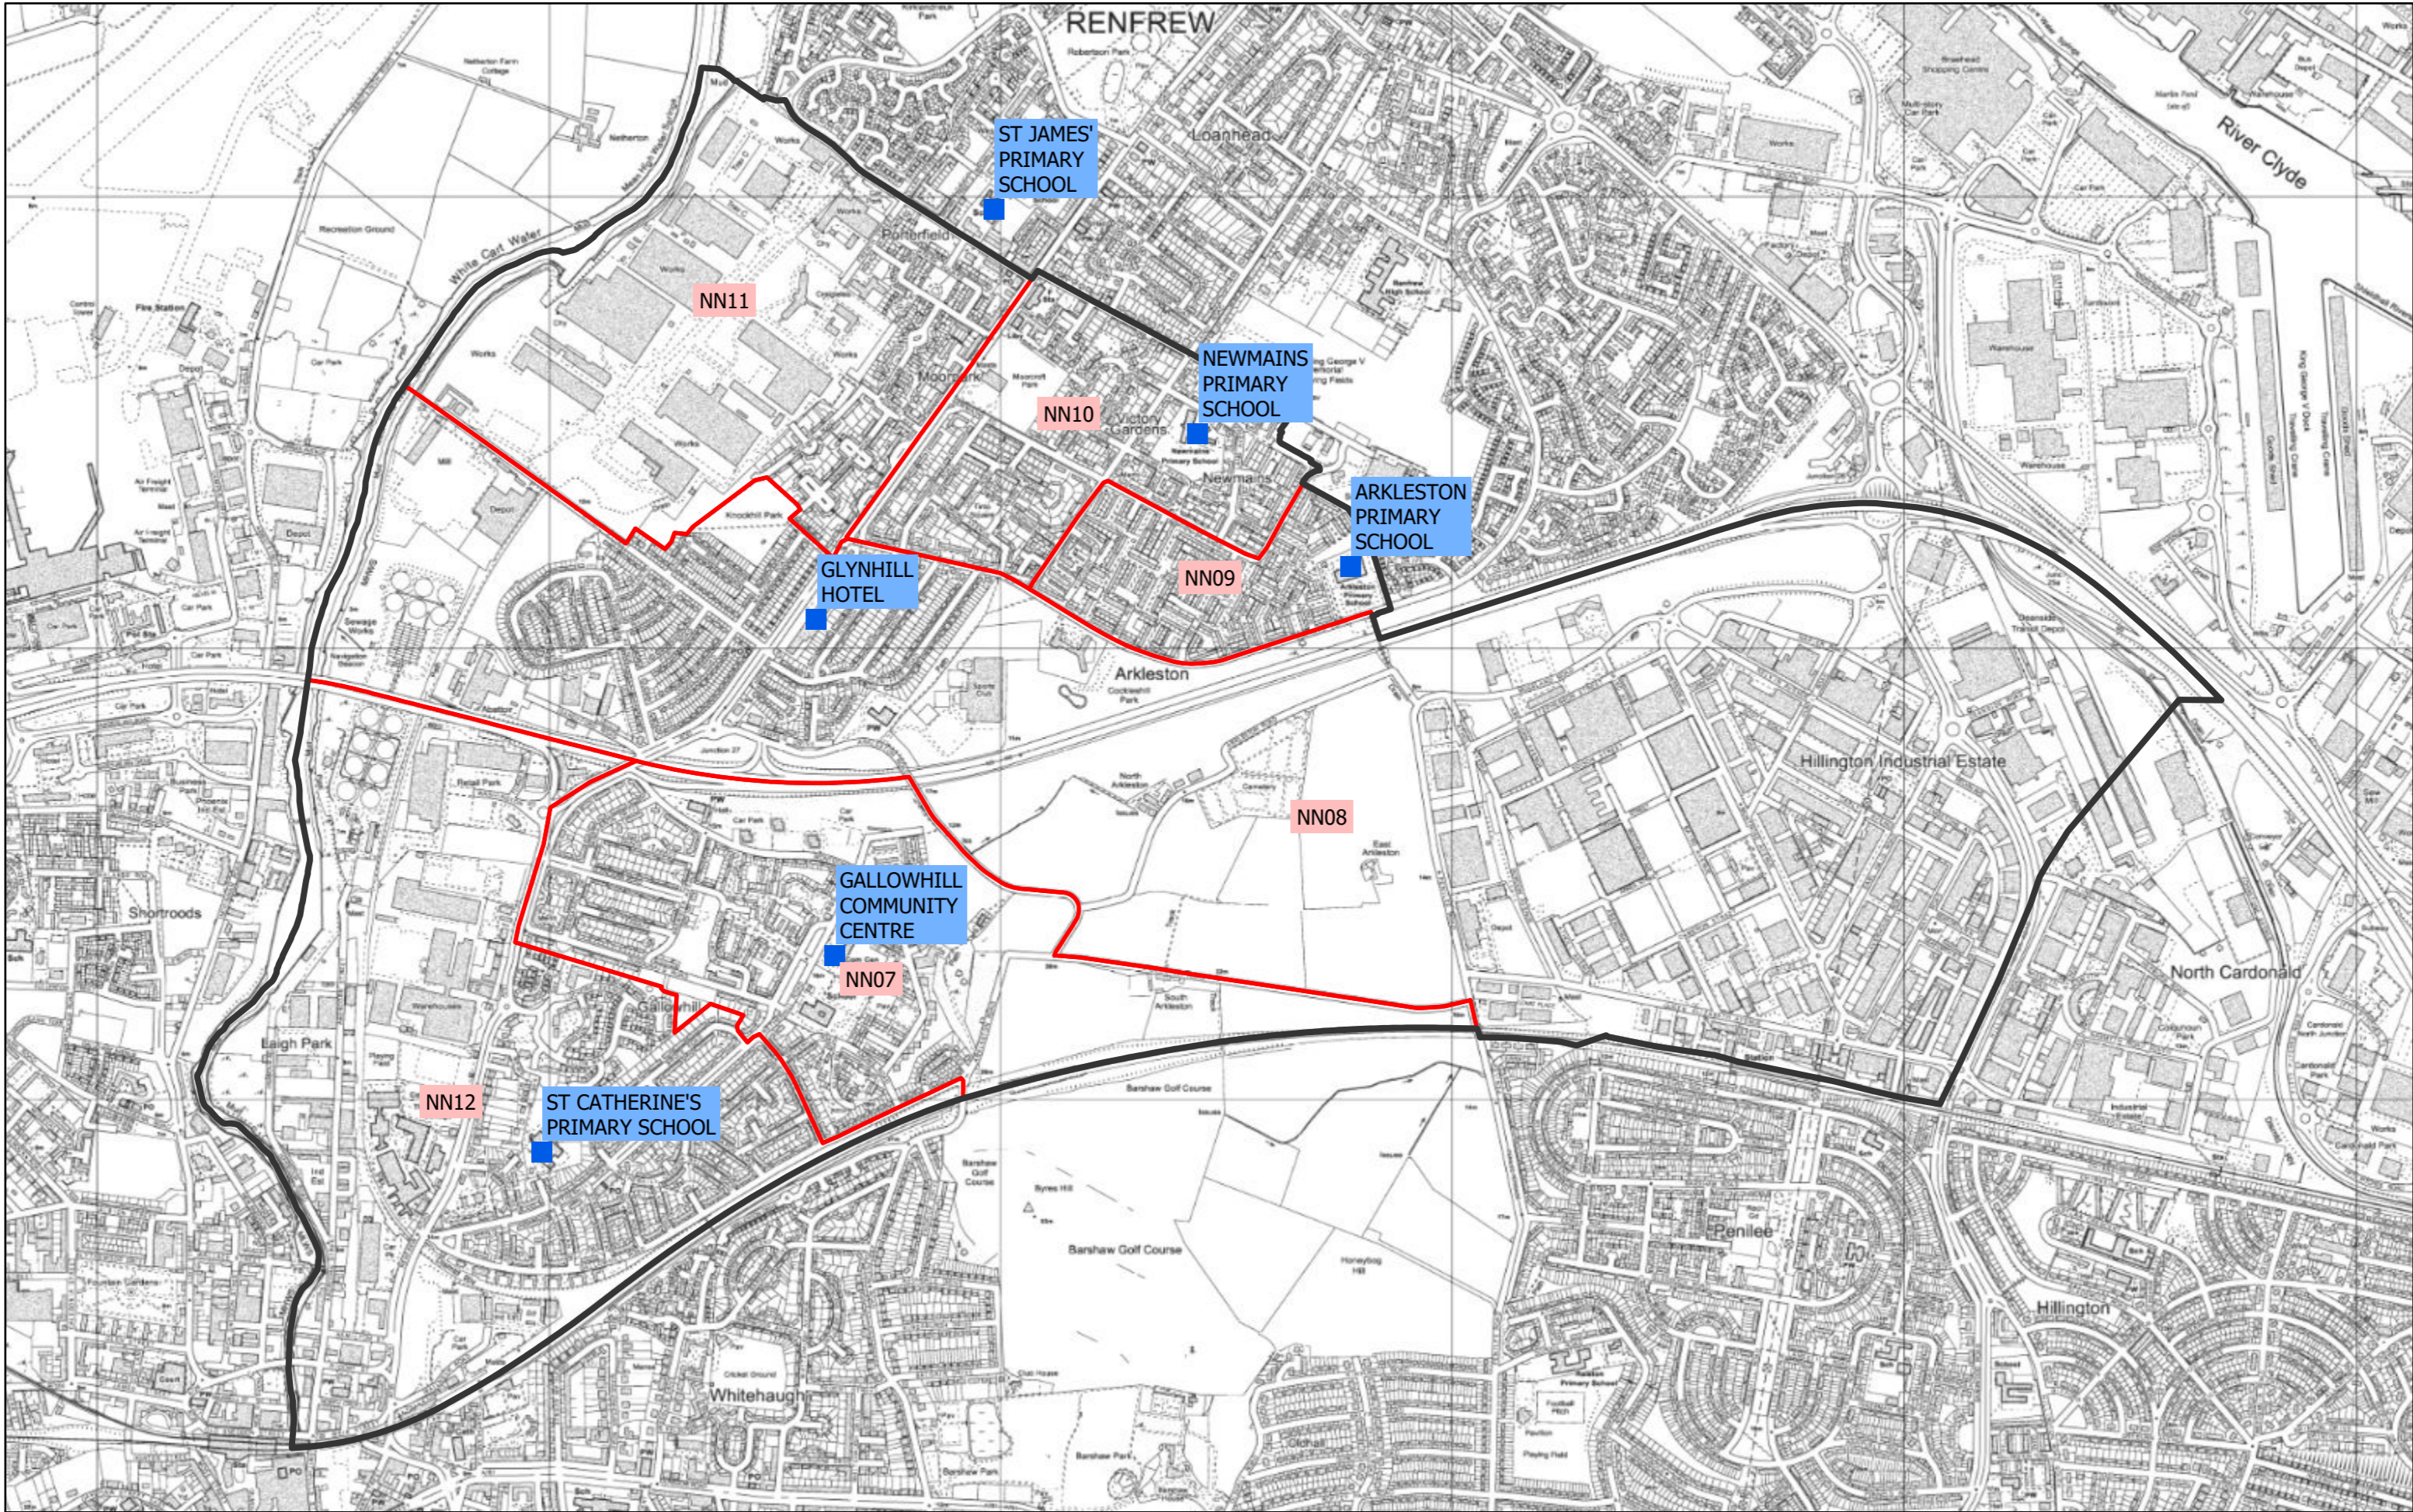

1 - Renfrew North and Braehead Ward

User: itculpans1

© Crown Copyright and database right 2017. OS Licence No. 100023417.

Scale: 1:14,000

Date:17/09/2019

2 - Renfrew South and Gallowhill Ward

3 - Paisley Northeast and Ralston Ward

4 - Paisley Northwest Ward

5 - Paisley East and Central Ward

6 - Paisley Southeast Ward

7 - Paisley Southwest Ward

8 - Johnstone South and Elderslie Ward

© Crown Copyright and database right 2017. OS Licence No. 100023417.

9 - Johnstone North, Kilbarchan, Howwood and Lochwinnoch Ward

User: itcupans1

© Crown Copyright and database right 2017. OS Licence No. 100023417.

Scale: 1:50,000

Date: 17/09/2019

10 - Houston, Crosslee and Linwood Ward

11 - Bishopton, Bridge of Weir and Langbank Ward

12 - Erskine and Inchinnan Ward