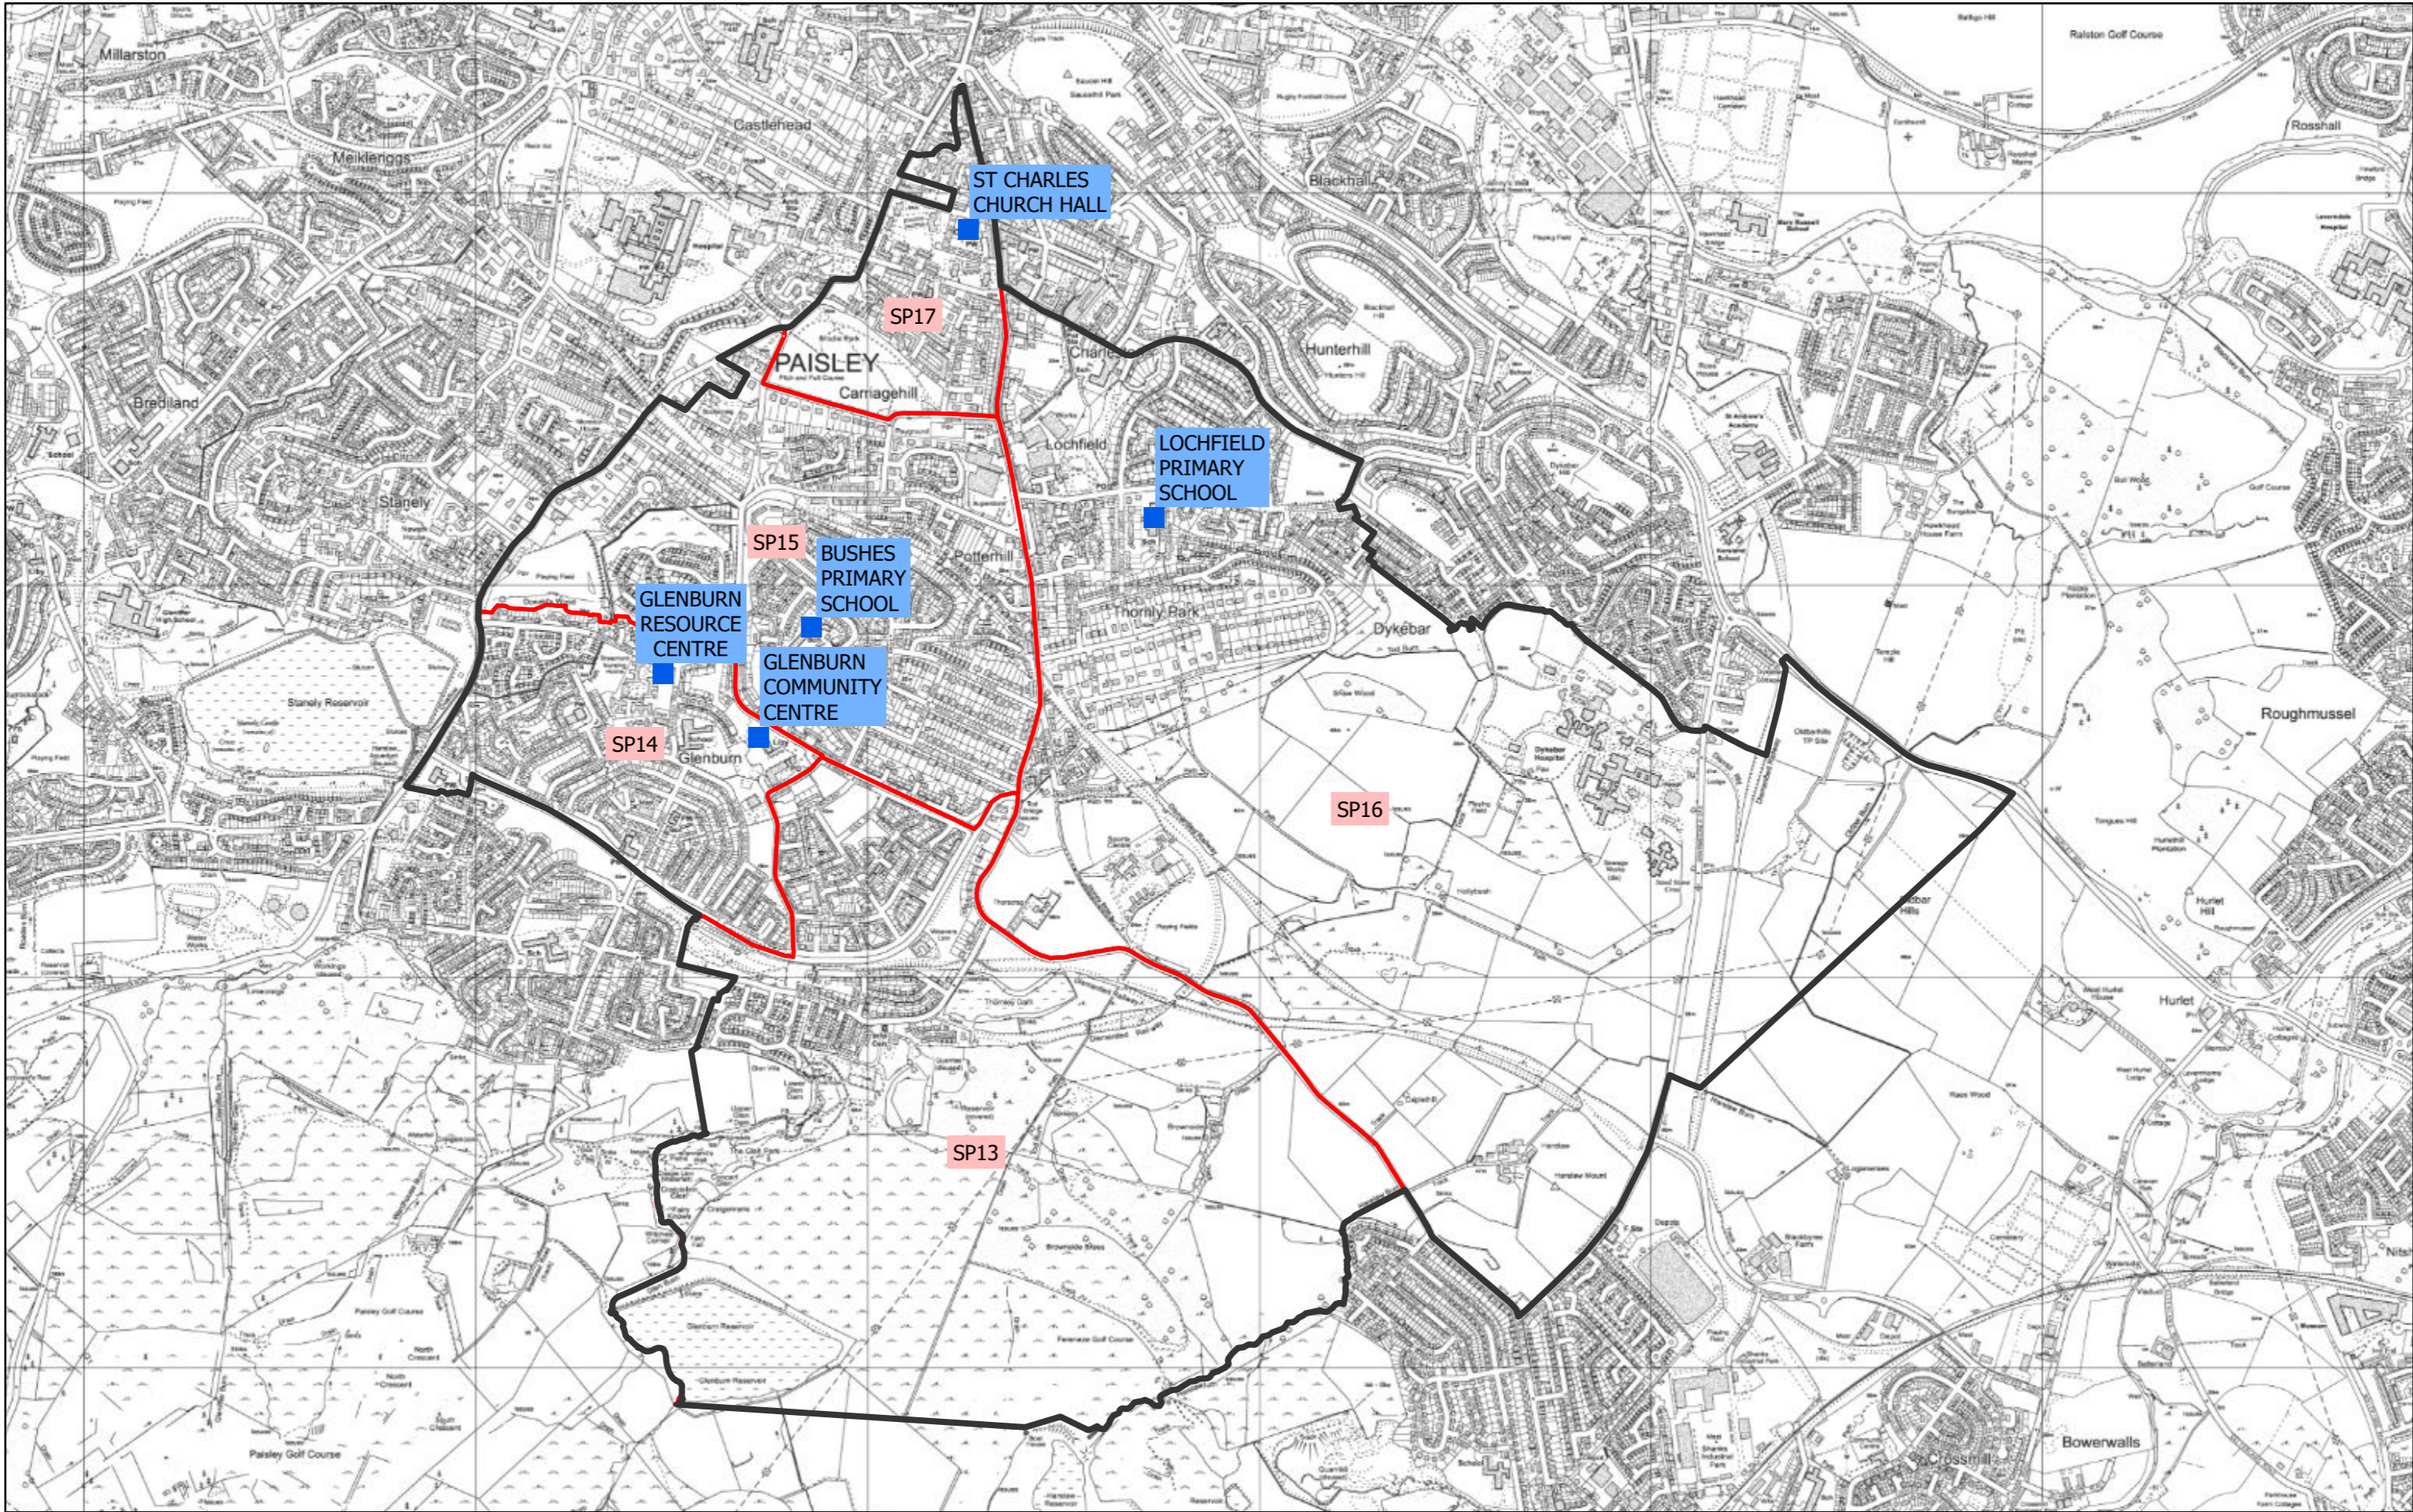

1 - Renfrew North and Braehead Ward

User: itculpans1

© Crown Copyright and database right 2017. OS Licence No. 100023417.

Scale: 1:14,000

Date:17/09/2019

2 - Renfrew South and Gallowhill Ward

3 - Paisley Northeast and Ralston Ward

4 - Paisley Northwest Ward

5 - Paisley East and Central Ward

6 - Paisley Southeast Ward

7 - Paisley Southwest Ward

8 - Johnstone South and Elderslie Ward

© Crown Copyright and database right 2017. OS Licence No. 100023417.

9 - Johnstone North, Kilbarchan, Howwood and Lochwinnoch Ward

User: itcupans1

© Crown Copyright and database right 2017. OS Licence No. 100023417.

Scale: 1:50,000

Date: 17/09/2019

10 - Houston, Crosslee and Linwood Ward

11 - Bishopton, Bridge of Weir and Langbank Ward

12 - Erskine and Inchinnan Ward