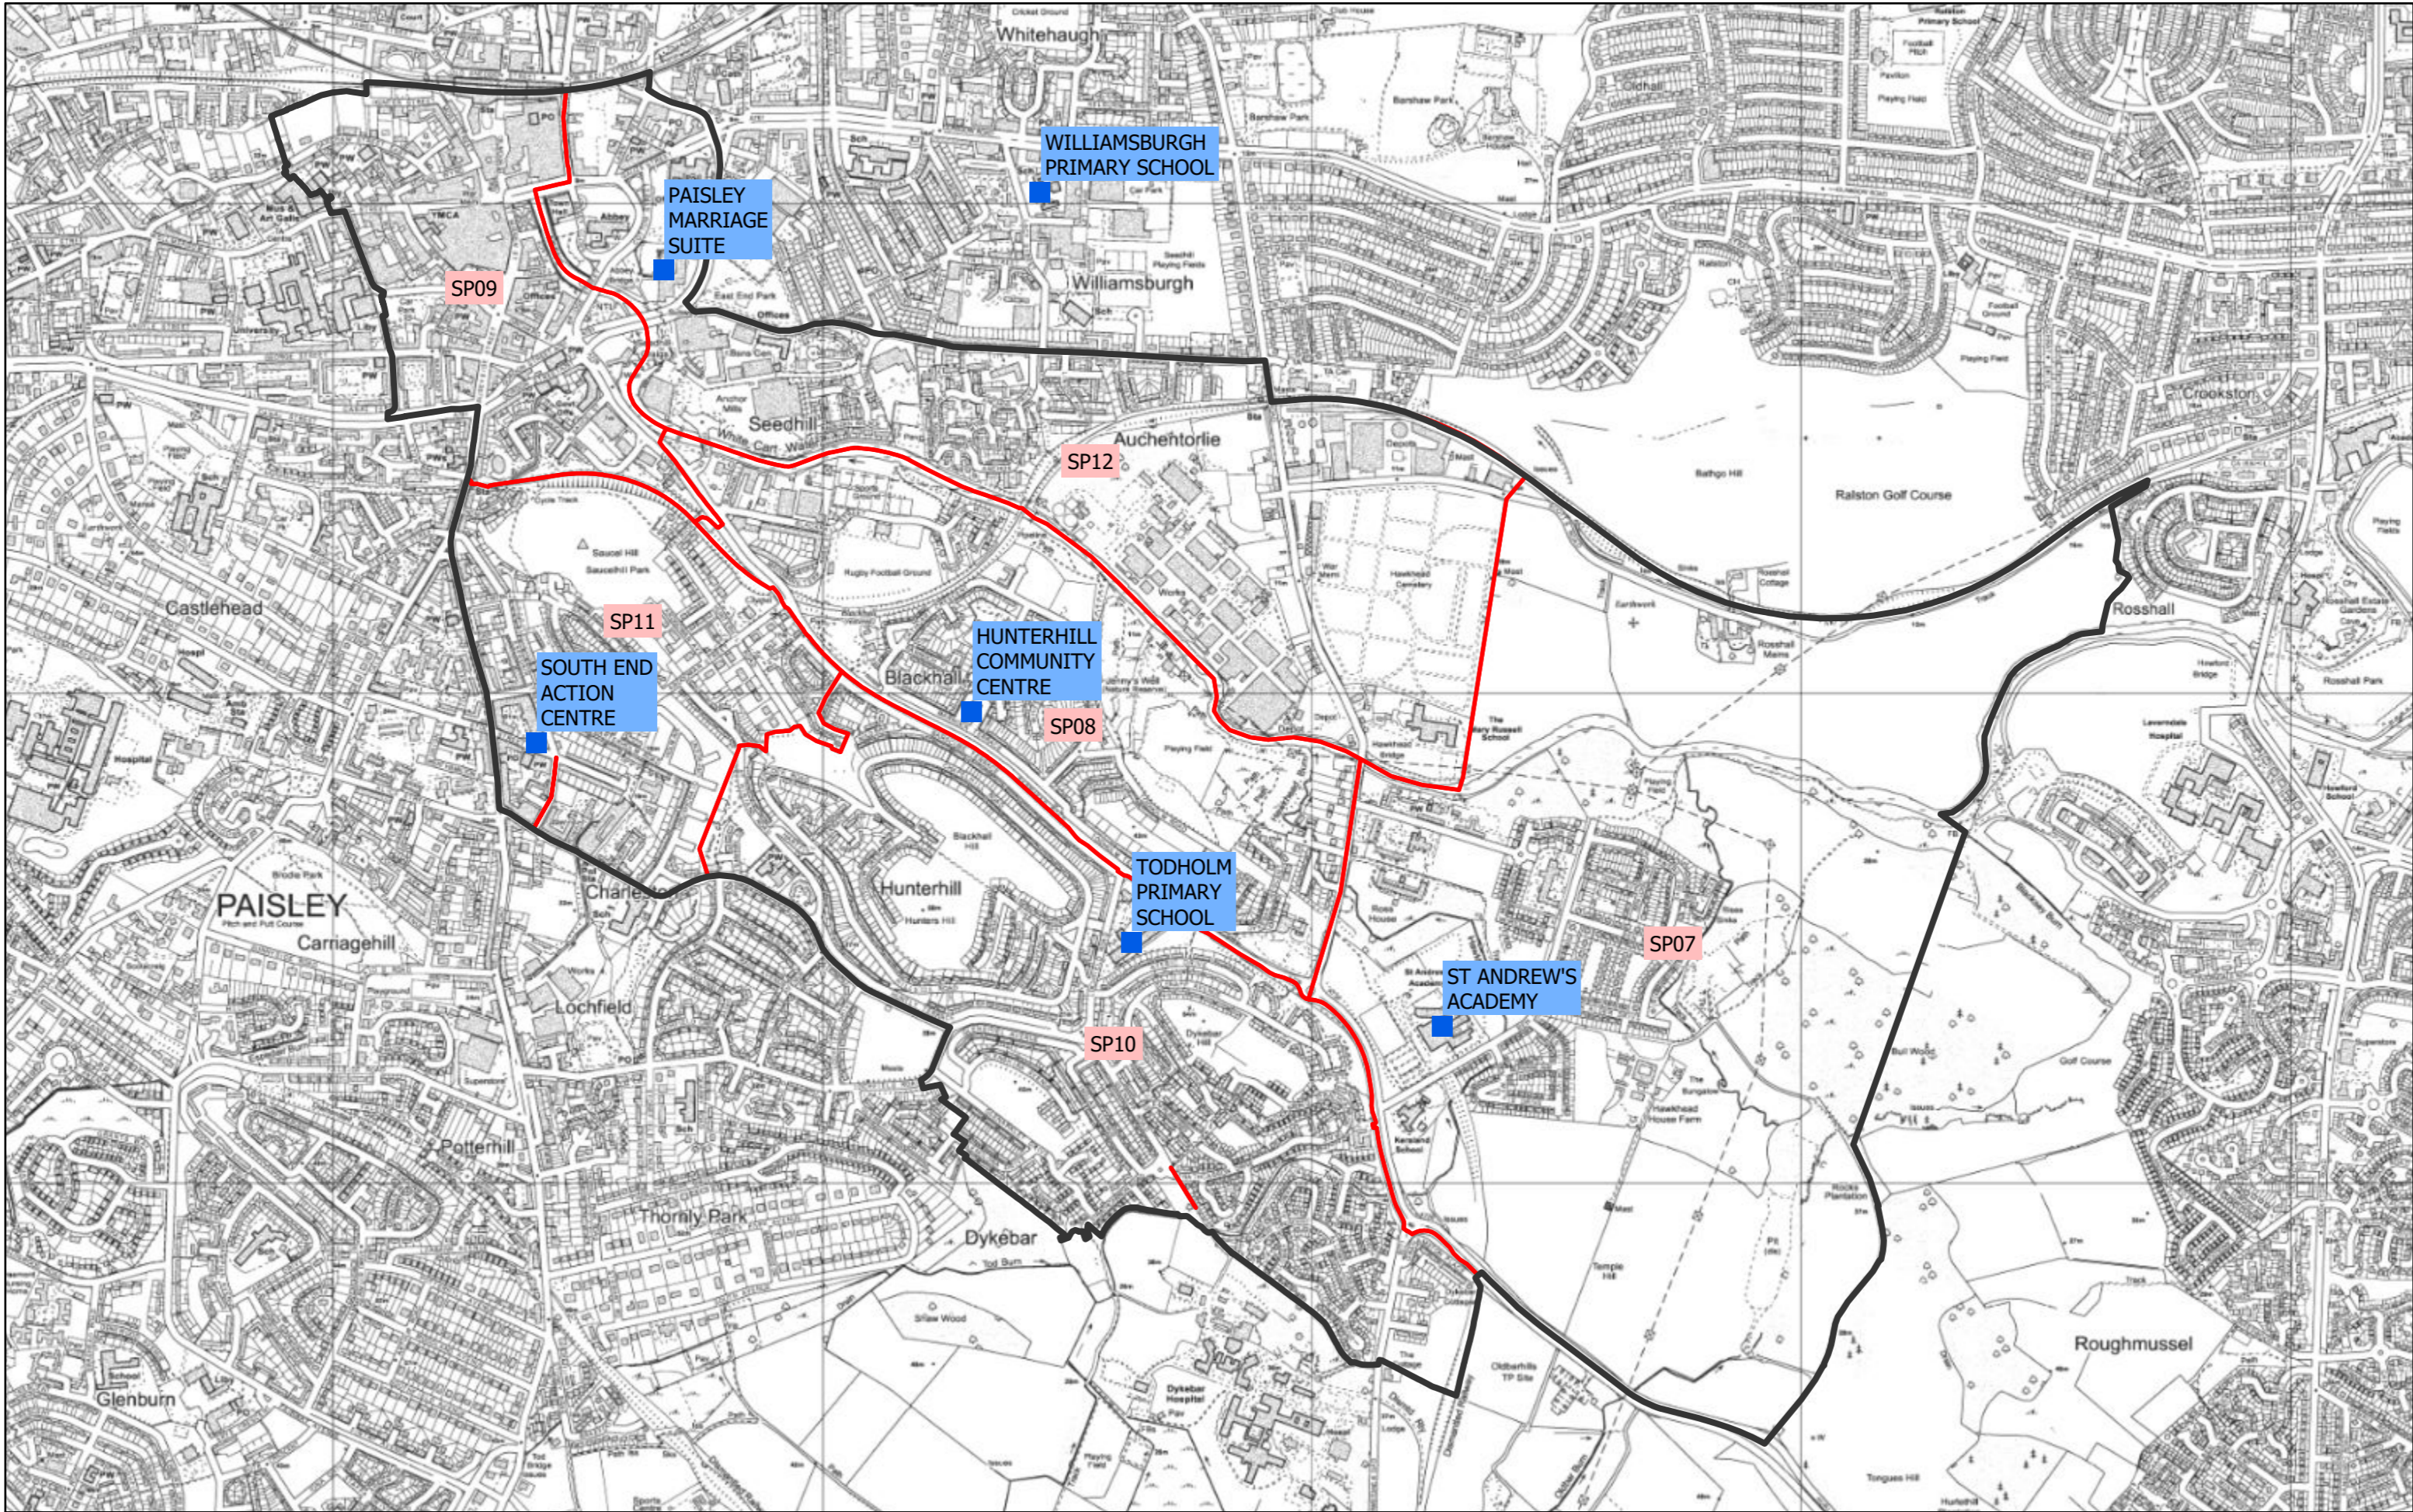

1 - Renfrew North and Braehead Ward

User: itculpans1

© Crown Copyright and database right 2017. OS Licence No. 100023417.

Scale: 1:14,000

Date:17/09/2019

2 - Renfrew South and Gallowhill Ward

3 - Paisley Northeast and Ralston Ward

4 - Paisley Northwest Ward

5 - Paisley East and Central Ward

6 - Paisley Southeast Ward

7 - Paisley Southwest Ward

8 - Johnstone South and Elderslie Ward

© Crown Copyright and database right 2017. OS Licence No. 100023417.

9 - Johnstone North, Kilbarchan, Howwood and Lochwinnoch Ward

User: itcupans1

© Crown Copyright and database right 2017. OS Licence No. 100023417.

Scale: 1:50,000

Date: 17/09/2019

10 - Houston, Crosslee and Linwood Ward

11 - Bishopton, Bridge of Weir and Langbank Ward

12 - Erskine and Inchinnan Ward