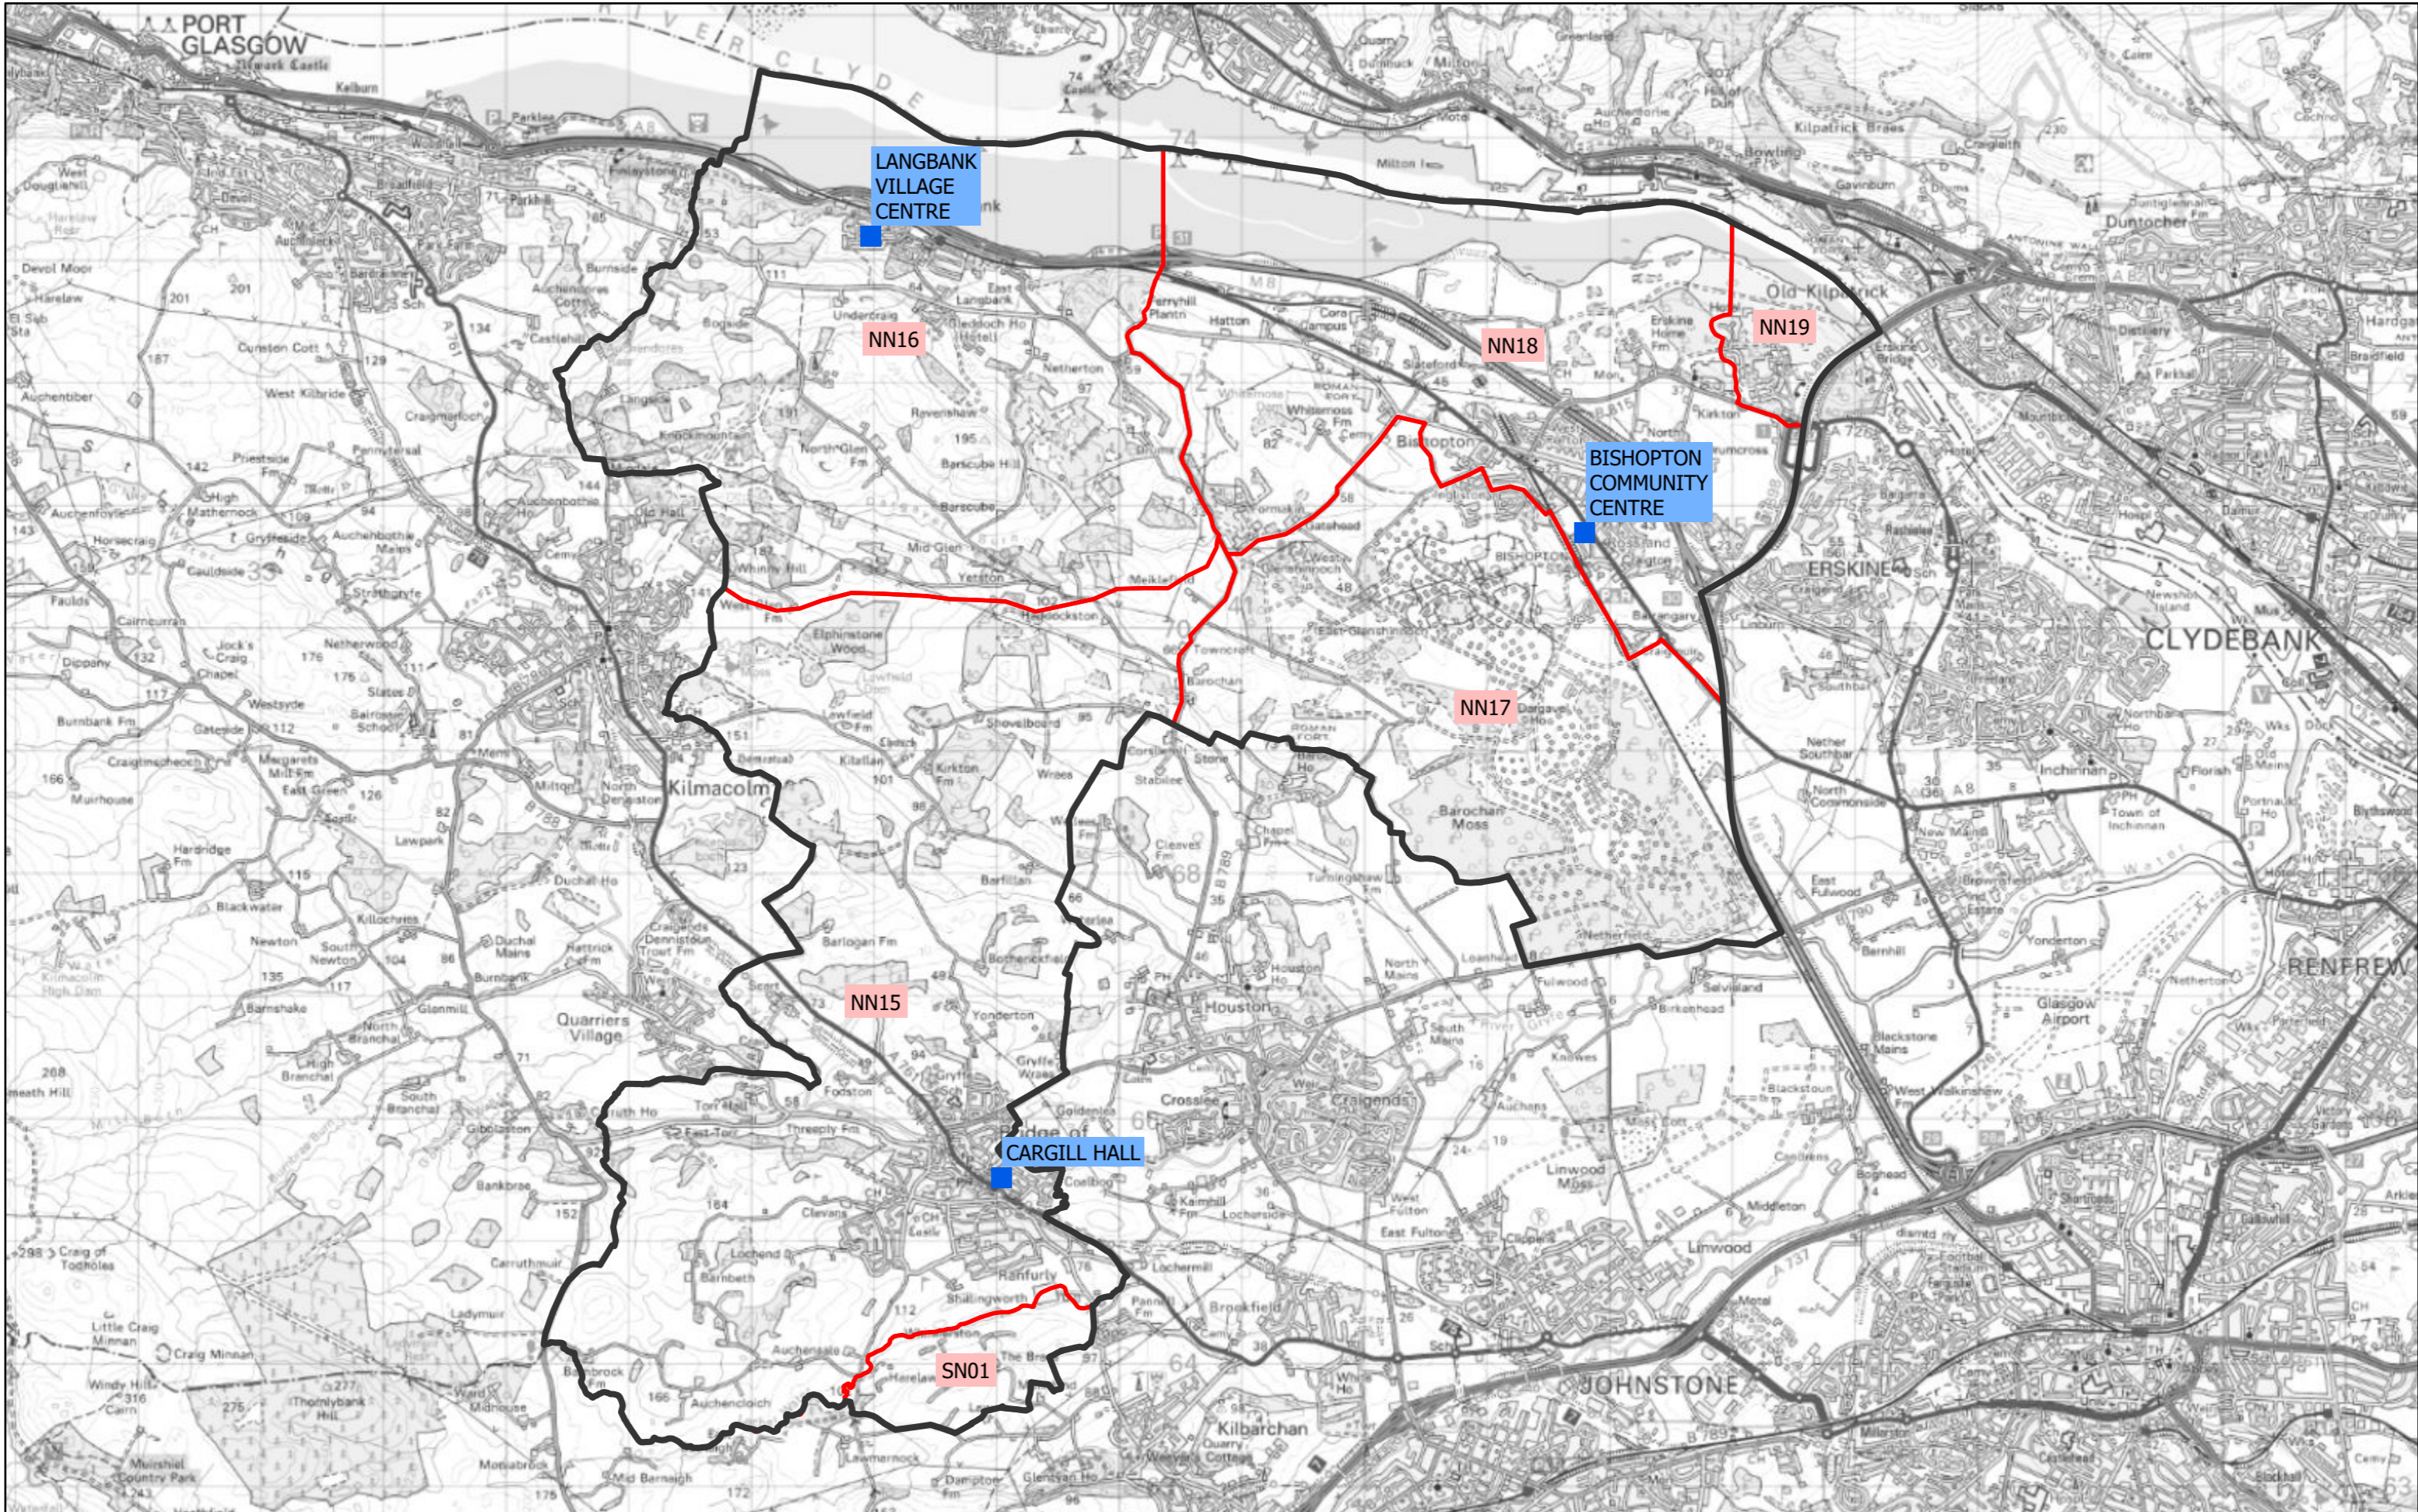

4 - Paisley Northwest Ward

5 - Paisley East and Central Ward

6 - Paisley Southeast Ward

7 - Paisley Southwest Ward

8 - Johnstone South and Elderslie Ward

© Crown Copyright and database right 2017. OS Licence No. 100023417.

9 - Johnstone North, Kilbarchan, Howwood and Lochwinnoch Ward

User: itcupans1

© Crown Copyright and database right 2017. OS Licence No. 100023417.

Scale: 1:50,000

Date: 17/09/2019

10 - Houston, Crosslee and Linwood Ward

11 - Bishopton, Bridge of Weir and Langbank Ward

12 - Erskine and Inchinnan Ward