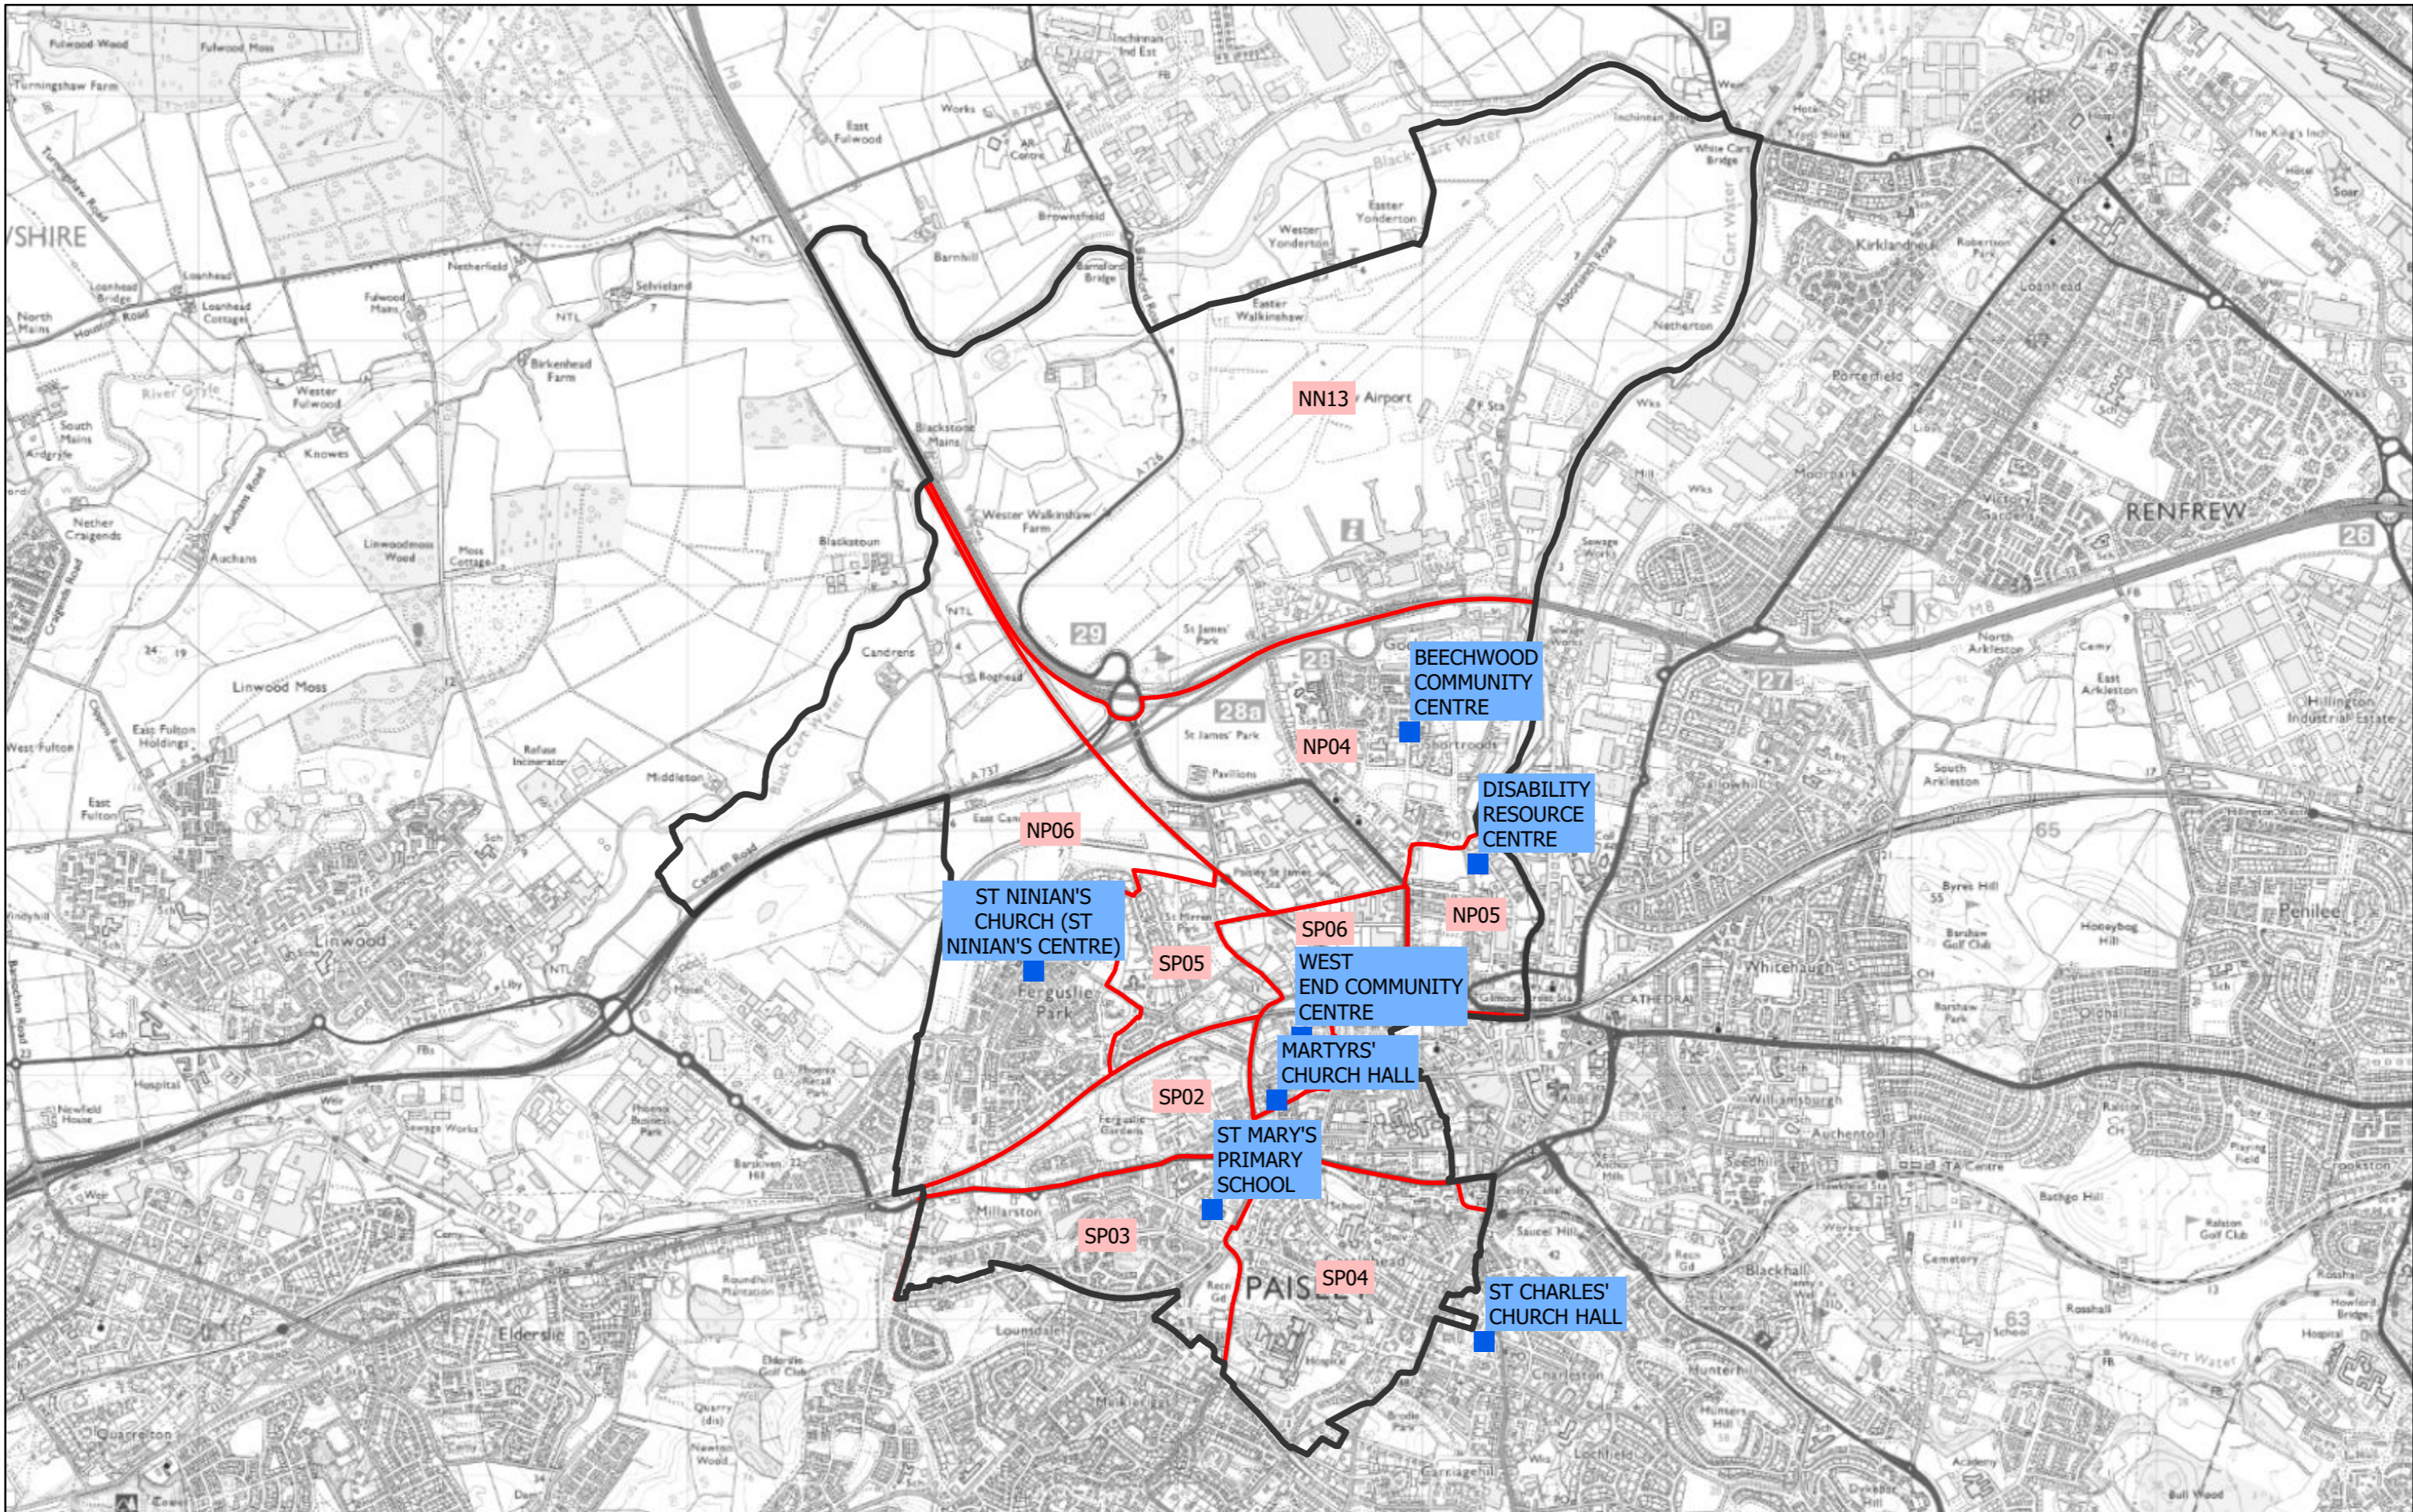

1 - Renfrew North and Braehead Ward

User: itculpans1

© Crown Copyright and database right 2017. OS Licence No. 100023417.

Scale: 1:14,000

Date:17/09/2019

2 - Renfrew South and Gallowhill Ward

3 - Paisley Northeast and Ralston Ward

4 - Paisley Northwest Ward

5 - Paisley East and Central Ward

6 - Paisley Southeast Ward

7 - Paisley Southwest Ward

8 - Johnstone South and Elderslie Ward

© Crown Copyright and database right 2017. OS Licence No. 100023417.

9 - Johnstone North, Kilbarchan, Howwood and Lochwinnoch Ward

User: itcupans1

© Crown Copyright and database right 2017. OS Licence No. 100023417.

Scale: 1:50,000

Date: 17/09/2019

10 - Houston, Crosslee and Linwood Ward

11 - Bishopton, Bridge of Weir and Langbank Ward

12 - Erskine and Inchinnan Ward